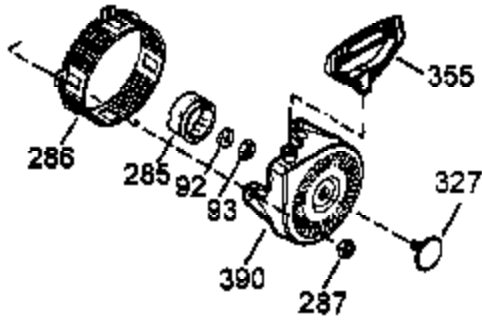

Ref #	Part Number	Qty	Description
5	30969	1	Extension Cap
92	650880	1	Lock Washer
93	650881	1	Flywheel Nut
130C	650694A	3	Screw, 5/16-18 x 2"
285	35985B	1	Starter Cup
287	29752	4	Nut & Lock Washer, 1/4-28
314	650873	1	Screw, 1/4-20 x 3/4"
321	611161	1	Diode Assy.
322	611142	1	Connector Body
323	611118	2	Terminal
355	590574	1	Starter Handle
370I	37119	1	Warning Decal
390	590749	1	Rewind Starter (Note: This engine could have been built with 590733 starter.)