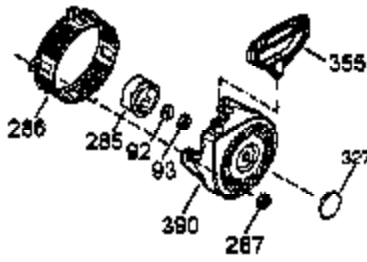

Ref #	Part Number	Qty	Description
5	30969	1	Extension Cap
62	650760	1	Screw, 8-32 x 3/8"
63	28545	1	Grommet
92	650880	1	Lock Washer
93	650881	1	Flywheel Nut
129	650727	2	Screw, 5/16-18 x 1-3/4"
131A	650713	2	Screw, 5/16-18 x 5/8"
264	650802	1	Screw, 1/4-20 x 5/8"
285	35985A	1	Starter Cup
286	35446	1	Starter Screen
287	29752	4	Nut & Lock Washer, 1/4-28
306	35499	1	"O" Ring
314	650873	1	Screw, 1/4-20 3/4"
323	611118	1	Terminal
327	35392	1	Starter Plug
355	590574	1	Starter Handle
390	590672	1	Rewind Starter