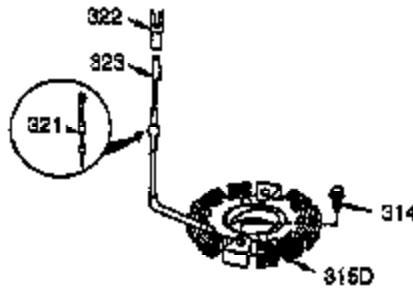

Ref #	Part Number	Qty	Description
5	30969	1	Extension Cap
62	650760	1	Screw, 8-32 x 3/8"
63	28545	1	Grommet
92	650880	1	Lock Washer
93	650881	1	Flywheel Nut
129	650727	2	Screw, 5/16-18 x 1-3/4"
131A	650713	2	Screw, 5/16-18 x 5/8"
264	650802	1	Screw, 1/4-20 x 5/8"
285	35985A	1	Starter Cup
286	35446	1	Starter Screen
287	29752	4	Nut & Lock Washer, 1/4-28
306	35499	1	"O" Ring
314	650873	1	Screw, 1/4-20 3/4"
323	611118	1	Terminal
327	35392	1	Starter Plug
355	590574	1	Starter Handle
390	590672	1	Rewind Starter