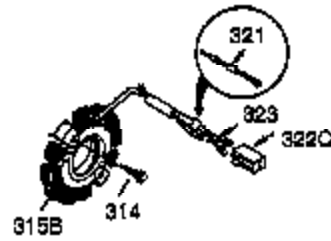

Ref #	Part Number	Qty	Description
5	30969	1	Extension Cap
62	650760	1	Screw, 8-32 x 3/8"
63	28545	1	Grommet
92	650880	1	Lock Washer
93	650881	1	Flywheel Nut
129	650727	2	Screw, 5/16-18 x 1-3/4"
131A	650713	2	Screw, 5/16-18 x 5/8"
264	650802	1	Screw, 1/4-20 x 5/8"
285	35985A	1	Starter Cup
286	35446	1	Starter Screen
287	29752	4	Nut & Lock Washer, 1/4-28
306	35499	1	"O" Ring
314	650873	1	Screw, 1/4-20 3/4"
323	611118	1	Terminal
327	35392	1	Starter Plug
355	590574	1	Starter Handle
390	590672	1	Rewind Starter