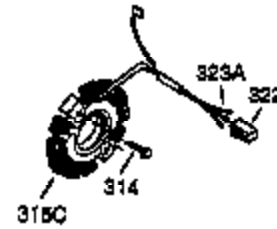

Ref #	Part Number	Qty	Description
5	30969	1	Extension Cap
62	650760	1	Screw, 8-32 x 3/8"
63	28545	1	Grommet
92	650880	1	Lock Washer
93	650881	1	Flywheel Nut
129	650727	2	Screw, 5/16-18 x 1-3/4"
131A	650713	2	Screw, 5/16-18 x 5/8"
264	650802	1	Screw, 1/4-20 x 5/8"
285	35985A	1	Starter Cup
286	35446	1	Starter Screen
287	29752	4	Nut & Lock Washer, 1/4-28
306	35499	1	"O" Ring
314	650873	1	Screw, 1/4-20 3/4"
323	611118	1	Terminal
327	35392	1	Starter Plug
355	590574	1	Starter Handle
390	590672	1	Rewind Starter