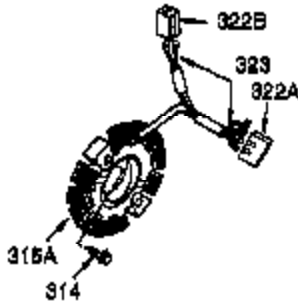

Ref #	Part Number	Qty	Description
5	30969	1	Extension Cap
62	650760	1	Screw, 8-32 x 3/8"
63	28545	1	Grommet
92	650880	1	Lock Washer
93	650881	1	Flywheel Nut
110A	35305	1	Ground Wire
129	650727	2	Screw, 5/16-18 x 1-3/4"
131A	650713	2	Screw, 5/16-18 x 5/8"
264	650802	1	Screw, 1/4-20 x 5/8"
285	35985	1	Starter Cup
286	35446	1	Starter Screen
287	29752	4	Nut & Lock Washer, 1/4-28
306	35499	1	"O" Ring
314	650873	1	Screw, 1/4-20 x 3/4"
323	611118	1	Terminal
327	35392	1	Starter Plug
355	590574	1	Starter Handle
370D	34414	1	Warning Decal
390	590672	1	Rewind Starter