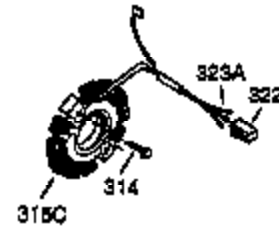

Ref #	Part Number	Qty	Description
5	30969	1	Extension Cap
62	650760	1	Screw, 8-32 x 3/8"
63	28545	1	Grommet
92	650880	1	Lock Washer
93	650881	1	Flywheel Nut
110A	35305	1	Ground Wire
129	650727	2	Screw, 5/16-18 x 1-3/4"
131A	650713	2	Screw, 5/16-18 x 5/8"
264	650802	1	Screw, 1/4-20 x 5/8"
285	35985	1	Starter Cup
286	35446	1	Starter Screen
287	29752	4	Nut & Lock Washer, 1/4-28
306	35499	1	"O" Ring
314	650873	1	Screw, 1/4-20 x 3/4"
323	611118	1	Terminal
327	35392	1	Starter Plug
355	590574	1	Starter Handle
370D	34414	1	Warning Decal
390	590672	1	Rewind Starter