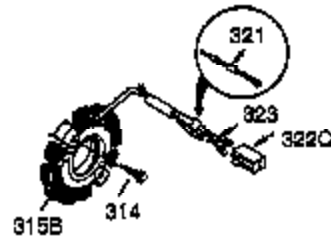

Ref #	Part Number	Qty	Description
5	30969	1	Extension Cap
62	650760	1	Screw, 8-32 x 3/8"
63	28545	1	Grommet
92	650880	1	Lock Washer
93	650881	1	Flywheel Nut
110A	35305	1	Ground Wire
129	650727	2	Screw, 5/16-18 x 1-3/4"
131A	650713	2	Screw, 5/16-18 x 5/8"
264	650802	1	Screw, 1/4-20 x 5/8"
285	35985	1	Starter Cup
286	35446	1	Starter Screen
287	29752	4	Nut & Lock Washer, 1/4-28
306	35499	1	"O" Ring
314	650873	1	Screw, 1/4-20 x 3/4"
323	611118	1	Terminal
327	35392	1	Starter Plug
355	590574	1	Starter Handle
370D	34414	1	Warning Decal
390	590672	1	Rewind Starter