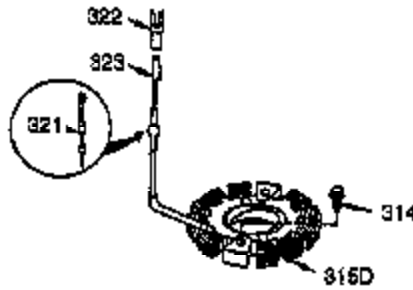

Ref #	Part Number	Qty	Description
62	650760	1	Screw, 8-32 x 3/8"
63	28545	1	Grommet
72A	9556	1	Oil Drain Plug
92	650880	1	Lock Washer
93	650881	1	Flywheel Nut
110A	35305	1	Ground Wire
129	650727	2	Screw, 5/16-18 x 1-3/4"
131A	650713	2	Screw, 5/16-18 x 5/8"
264	650802	1	Screw, 1/4-20 x 5/8"
285	35985	1	Starter Cup
286	35446	1	Starter Screen
287	29752	4	Nut & Lock Washer, 1/4-28
306	35499	1	"O" Ring
314	650873	2	Screw, 1/4-20 x 3/4"
322	610823	1	Connector
323	610822	1	Terminal
327	35392	1	Starter Plug
355	590574	1	Starter Handle
370D	34414	1	Warning Decal
390	590672	1	Rewind Starter