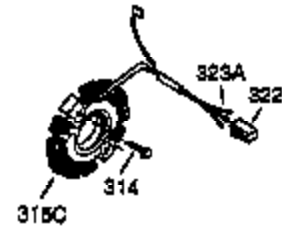

Ref #	Part Number	Qty	Description
62	650760	1	Screw, 8-32 x 3/8"
63	28545	1	Grommet
72A	9556	1	Oil Drain Plug
92	650880	1	Lock Washer
93	650881	1	Flywheel Nut
129	650727	2	Screw, 5/16-18 x 1-3/4"
131A	650713	2	Screw, 5/16-18 x 5/8"
264	650802	1	Screw, 1/4-20 x 5/8"
285	35985A	1	Starter Cup
286	35446	1	Starter Screen
287	29752	4	Nut & Lock Washer, 1/4-28
306	35499	1	"O" Ring
314	650873	2	Screw, 1/4-20 x 3/4"
322	610823	1	Connector Body
323	610822	1	Terminal
327	35392	1	Starter Plug
355	590574	1	Starter Handle
390	590672	1	Rewind Starter