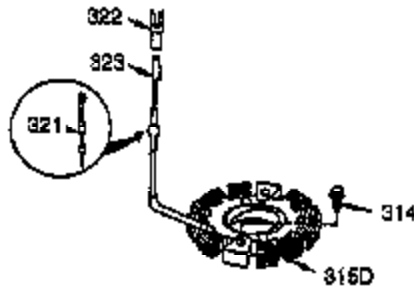

Ref #	Part Number	Qty	Description
62	650760	1	Screw, 8-32 x 3/8"
63	28545	1	Grommet
72A	9556	1	Oil Drain Plug
92	650880	1	Lock Washer
93	650881	1	Flywheel Nut
129	650727	2	Screw, 5/16-18 x 1-3/4"
131A	650713	2	Screw, 5/16-18 x 5/8"
264	650802	1	Screw, 1/4-20 x 5/8"
285	35985A	1	Starter Cup
286	35446	1	Starter Screen
287	29752	4	Nut & Lock Washer, 1/4-28
306	35499	1	"O" Ring
314	650873	2	Screw, 1/4-20 x 3/4"
322	610823	1	Connector Body
323	610822	1	Terminal
327	35392	1	Starter Plug
355	590574	1	Starter Handle
390	590672	1	Rewind Starter