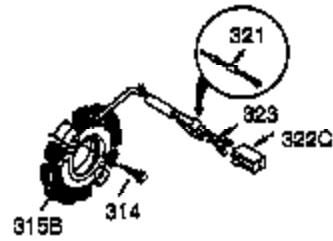

Ref #	Part Number	Qty	Description
62	650760	1	Screw, 8-32 x 3/8"
63	28545	1	Grommet
72A	9556	1	Oil Drain Plug
92	650880	1	Lock Washer
93	650881	1	Flywheel Nut
129	650727	2	Screw, 5/16-18 x 1-3/4"
131A	650713	2	Screw, 5/16-18 x 5/8"
264	650802	1	Screw, 1/4-20 x 5/8"
285	35985A	1	Starter Cup
286	35446	1	Starter Screen
287	29752	4	Nut & Lock Washer, 1/4-28
306	35499	1	"O" Ring
314	650873	2	Screw, 1/4-20 x 3/4"
322	610823	1	Connector Body
323	610822	1	Terminal
327	35392	1	Starter Plug
355	590574	1	Starter Handle
390	590672	1	Rewind Starter