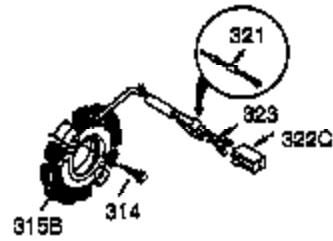

Ref #	Part Number	Qty	Description
62	650760	1	Screw, 8-32 x 3/8"
63	28545	1	Grommet
72A	28534	1	Oil Drain Plug
92	650880	1	Lock Washer
93	650881	1	Flywheel Nut
129	650727	2	Screw, 5/16-18 x 1-3/4"
131A	650713	2	Screw, 5/16-18 x 5/8"
285	35985B	1	Starter Cup
287	29752	4	Nut & Lock Washer, 1/4-28
306	35499	1	"O" Ring
314	650873	2	Screw, 1/4-20 x 3/4"
322	610823	1	Connector Body
323	610822	1	Terminal
327	35392	1	Starter Plug
355	590574	1	Starter Handle
390	590733	1	Rewind Starter
396	33329D	1	Electric Starter Motor (Optional)