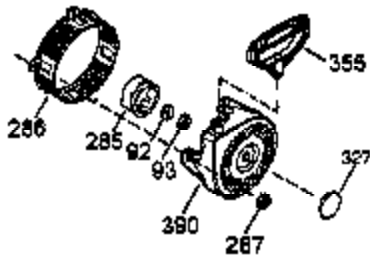

Ref #	Part Number	Qty	Description
62	650760	1	Screw, 8-32 x 3/8"
63	28545	1	Grommet
72A	28534	1	Oil Drain Plug
92	650880	1	Lock Washer
93	650881	1	Flywheel Nut
129	650727	2	Screw, 5/16-18 x 1-3/4"
131A	650713	2	Screw, 5/16-18 x 5/8"
285	35985B	1	Starter Cup
287	29752	4	Nut & Lock Washer, 1/4-28
306	35499	1	"O" Ring
314	650873	2	Screw, 1/4-20 x 3/4"
322	610823	1	Connector Body
323	610822	1	Terminal
327	35392	1	Starter Plug
355	590574	1	Starter Handle
390	590733	1	Rewind Starter
396	33329D	1	Electric Starter Motor (Optional)