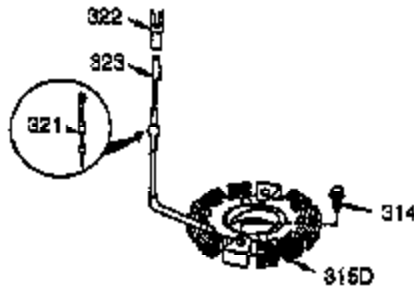

Ref #	Part Number	Qty	Description
62	650760	1	Screw, 8-32 x 3/8"
63	28545	1	Grommet
72A	28534	1	Oil Drain Plug
92	650880	1	Lock Washer
93	650881	1	Flywheel Nut
129	650727	2	Screw, 5/16-18 x 1-3/4"
131A	650713	2	Screw, 5/16-18 x 5/8"
285	35985B	1	Starter Cup
287	29752	4	Nut & Lock Washer, 1/4-28
306	35499	1	"O" Ring
314	650873	2	Screw, 1/4-20 x 3/4"
322	610823	1	Connector Body
323	610822	1	Terminal
327	35392	1	Starter Plug
355	590574	1	Starter Handle
390	590733	1	Rewind Starter
396	33329D	1	Electric Starter Motor (Optional)