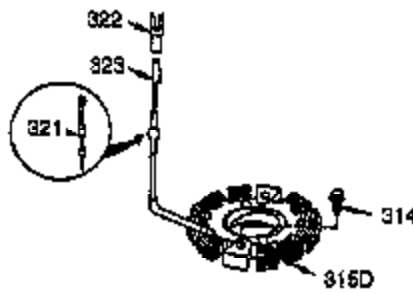

Ref #	Part Number	Qty	Description
5	30969	1	Extension Cap
62	650760	1	Screw, 8-32 x 3/8"
63	28545	1	Grommet
92	650880	1	Lock Washer
93	650881	1	Flywheel Nut
129	650727	2	Screw, 5/16-18 x 1-3/4"
131A	650713	2	Screw, 5/16-18 x 5/8"
264	650802	1	Screw, 1/4-20 x 5/8"
285	35985	1	Starter Cup
286	35446	1	Starter Screen
287	29752	4	Nut & Lock Washer, 1/4-28
306	35499	1	"O" Ring
327	35392	1	Starter Plug
355	590574	1	Starter Handle
390	590672	1	Rewind Starter