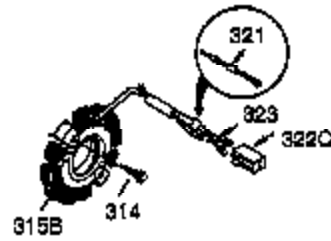

Ref #	Part Number	Qty	Description
5	30969	1	Extension Cap
62	650760	1	Screw, 8-32 x 3/8"
63	28545	1	Grommet
92	650880	1	Lock Washer
93	650881	1	Flywheel Nut
129	650727	2	Screw, 5/16-18 x 1-3/4"
131A	650713	2	Screw, 5/16-18 x 5/8"
264	650802	1	Screw, 1/4-20 x 5/8"
285	35985	1	Starter Cup
286	35446	1	Starter Screen
287	29752	4	Nut & Lock Washer, 1/4-28
306	35499	1	"O" Ring
327	35392	1	Starter Plug
355	590574	1	Starter Handle
390	590672	1	Rewind Starter