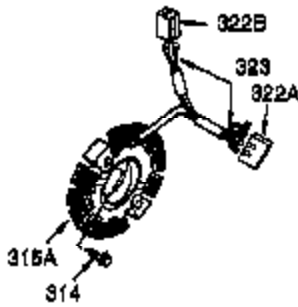

Ref #	Part Number	Qty	Description
5	30969	1	Extension Cap
62	650760	1	Screw, 8-32 x 3/8"
63	28545	1	Grommet
92	650880	1	Lock Washer
93	650881	1	Flywheel Nut
129	650727	2	Screw, 5/16-18 x 1-3/4"
131A	650713	2	Screw, 5/16-18 x 5/8"
264	650802	1	Screw, 1/4-20 x 5/8"
285	35985	1	Starter Cup
286	35446	1	Starter Screen
287	29752	4	Nut & Lock Washer, 1/4-28
306	35499	1	"O" Ring
327	35392	1	Starter Plug
355	590574	1	Starter Handle
390	590672	1	Rewind Starter