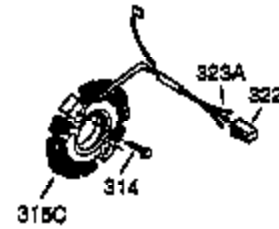

Ref #	Part Number	Qty	Description
5	30969	1	Extension Cap
62	650760	1	Screw, 8-32 x 3/8"
63	28545	1	Grommet
92	650880	1	Lock Washer
93	650881	1	Flywheel Nut
129	650727	2	Screw, 5/16-18 x 1-3/4"
131A	650713	2	Screw, 5/16-18 x 5/8"
264	650802	1	Screw, 1/4-20 x 5/8"
285	35985	1	Starter Cup
286	35446	1	Starter Screen
287	29752	4	Nut & Lock Washer, 1/4-28
306	35499	1	"O" Ring
327	35392	1	Starter Plug
355	590574	1	Starter Handle
390	590672	1	Rewind Starter