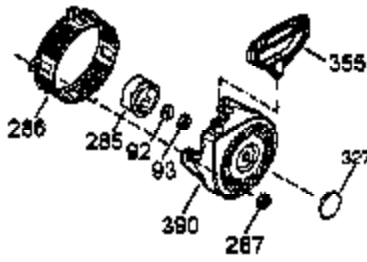

Ref #	Part Number	Qty	Description
5	30969	1	Extension Cap
62	650760	1	Screw, 8-32 x 3/8"
63	28545	1	Grommet
92	650880	1	Lock Washer
93	650881	1	Flywheel Nut
129	650727	2	Screw, 5/16-18 x 1-3/4"
131A	650713	2	Screw, 5/16-18 x 5/8"
264	650802	1	Screw, 1/4-20 x 5/8"
285	35985	1	Starter Cup
286	35446	1	Starter Screen
287	29752	4	Nut & Lock Washer, 1/4-28
306	35499	1	"O" Ring
327	35392	1	Starter Plug
355	590574	1	Starter Handle
390	590672	1	Rewind Starter