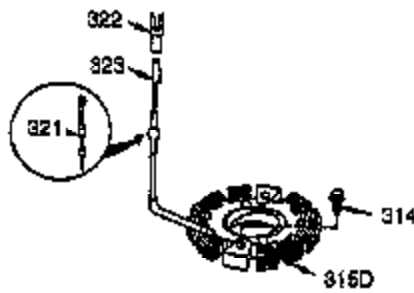

Ref #	Part Number	Qty	Description
5	30969	1	Extension Cap
62	650760	1	Screw, 8-32 x 3/8"
63	28545	1	Grommet
92	650880	1	Lock Washer
93	650881	1	Flywheel Nut
129	650727	2	Screw, 5/16-18 x 1-3/4"
131A	650713	2	Screw, 5/16-18 x 5/8"
264	650802	1	Screw, 1/4-20 x 5/8"
285	35985A	1	Starter Cup
286	35446	1	Starter Screen
287	29752	4	Nut & Lock Washer, 1/4-28
306	35499	1	"O" Ring
327	35392	1	Starter Plug
355	590574	1	Starter Handle
361	30063	2	Screw, Torx T-30, 1/4-20 x 1/2"
362	32450B	1	Extension Cord
390	590672	1	Rewind Starter
396	33329D	1	Electric Starter Motor (120 Volt)