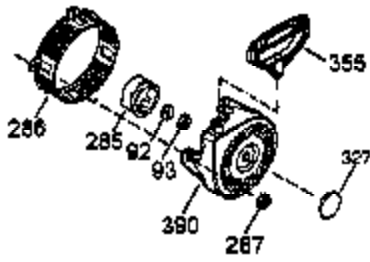

Ref #	Part Number	Qty	Description
5	30969	1	Extension Cap
62	650760	1	Screw, 8-32 x 3/8"
63	28545	1	Grommet
92	650880	1	Lock Washer
93	650881	1	Flywheel Nut
129	650727	2	Screw, 5/16-18 x 1-3/4"
131A	650713	2	Screw, 5/16-18 x 5/8"
264	650802	1	Screw, 1/4-20 x 5/8"
285	35985A	1	Starter Cup
286	35446	1	Starter Screen
287	29752	4	Nut & Lock Washer, 1/4-28
306	35499	1	"O" Ring
327	35392	1	Starter Plug
355	590574	1	Starter Handle
361	30063	2	Screw, Torx T-30, 1/4-20 x 1/2"
362	32450B	1	Extension Cord
390	590672	1	Rewind Starter
396	33329D	1	Electric Starter Motor (120 Volt)