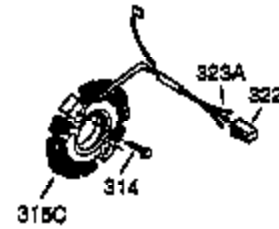

Ref #	Part Number	Qty	Description
5	30969	1	Extension Cap
62	650760	1	Screw, 8-32 x 3/8"
63	28545	1	Grommet
92	650880	1	Lock Washer
93	650881	1	Flywheel Nut
129	650727	2	Screw, 5/16-18 x 1-3/4"
131A	650713	2	Screw, 5/16-18 x 5/8"
264	650802	1	Screw, 1/4-20 x 5/8"
285	35985A	1	Starter Cup
286	35446	1	Starter Screen
287	29752	4	Nut & Lock Washer, 1/4-28
306	35499	1	"O" Ring
327	35392	1	Starter Plug
355	590574	1	Starter Handle
361	30063	2	Screw, Torx T-30, 1/4-20 x 1/2"
362	32450B	1	Extension Cord
390	590672	1	Rewind Starter
396	33329D	1	Electric Starter Motor (120 Volt)