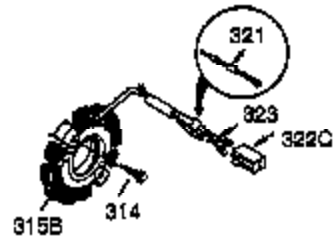

Ref #	Part Number	Qty	Description
5	30969	1	Extension Cap
62	650760	1	Screw, 8-32 x 3/8"
63	28545	1	Grommet
92	650880	1	Lock Washer
93	650881	1	Flywheel Nut
129	650727	2	Screw, 5/16-18 x 1-3/4"
131A	650713	2	Screw, 5/16-18 x 5/8"
264	650802	1	Screw, 1/4-20 x 5/8"
285	35985A	1	Starter Cup
286	35446	1	Starter Screen
287	29752	4	Nut & Lock Washer, 1/4-28
306	35499	1	"O" Ring
327	35392	1	Starter Plug
355	590574	1	Starter Handle
361	30063	2	Screw, Torx T-30, 1/4-20 x 1/2"
362	32450B	1	Extension Cord
390	590672	1	Rewind Starter
396	33329D	1	Electric Starter Motor (120 Volt)