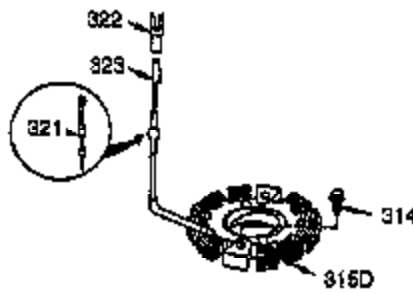

Ref #	Part Number	Qty	Description
62	650760	1	Screw, 8-32 x 3/8"
63	28545	1	Grommet
72A	9556	1	Oil Drain Plug
92	650880	1	Lock Washer
93	650881	1	Flywheel Nut
110A	35305	1	Ground Wire
129	650727	2	Screw, 5/16-18 x 1-3/4"
131A	650713	2	Screw, 5/16-18 x 5/8"
264	650802	1	Screw, 1/4-20 x 5/8"
285	35985	1	Starter Cup
286	35446	1	Starter Screen
287	29752	4	Nut & Lock Washer, 1/4-28
306	35499	1	"O" Ring
327	35392	1	Starter Plug
355	590574	1	Starter Handle
370D	34414	1	Warning Decal
390	590672	1	Rewind Starter