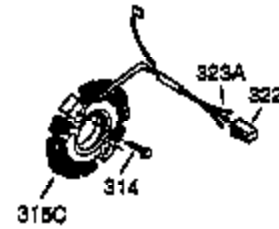

Ref #	Part Number	Qty	Description
62	650760	1	Screw, 8-32 x 3/8"
63	28545	1	Grommet
72A	9556	1	Oil Drain Plug
92	650880	1	Lock Washer
93	650881	1	Flywheel Nut
110A	35305	1	Ground Wire
129	650727	2	Screw, 5/16-18 x 1-3/4"
131A	650713	2	Screw, 5/16-18 x 5/8"
264	650802	1	Screw, 1/4-20 x 5/8"
285	35985	1	Starter Cup
286	35446	1	Starter Screen
287	29752	4	Nut & Lock Washer, 1/4-28
306	35499	1	"O" Ring
327	35392	1	Starter Plug
355	590574	1	Starter Handle
370D	34414	1	Warning Decal
390	590672	1	Rewind Starter