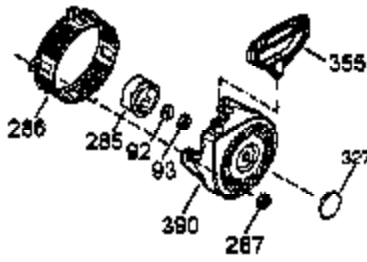

Ref #	Part Number	Qty	Description
62	650760	1	Screw, 8-32 x 3/8"
63	28545	1	Grommet
72A	9556	1	Oil Drain Plug
92	650880	1	Lock Washer
93	650881	1	Flywheel Nut
110A	35305	1	Ground Wire
129	650727	2	Screw, 5/16-18 x 1-3/4"
131A	650713	2	Screw, 5/16-18 x 5/8"
264	650802	1	Screw, 1/4-20 x 5/8"
285	35985	1	Starter Cup
286	35446	1	Starter Screen
287	29752	4	Nut & Lock Washer, 1/4-28
306	35499	1	"O" Ring
327	35392	1	Starter Plug
355	590574	1	Starter Handle
370D	34414	1	Warning Decal
390	590672	1	Rewind Starter