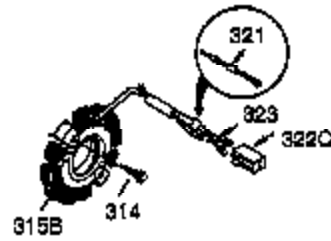

Ref #	Part Number	Qty	Description
62	650760	1	Screw, 8-32 x 3/8"
63	28545	1	Grommet
72A	9556	1	Oil Drain Plug
92	650880	1	Lock Washer
93	650881	1	Flywheel Nut
110A	35305	1	Ground Wire
129	650727	2	Screw, 5/16-18 x 1-3/4"
131A	650713	2	Screw, 5/16-18 x 5/8"
264	650802	1	Screw, 1/4-20 x 5/8"
285	35985	1	Starter Cup
286	35446	1	Starter Screen
287	29752	4	Nut & Lock Washer, 1/4-28
306	35499	1	"O" Ring
327	35392	1	Starter Plug
355	590574	1	Starter Handle
370D	34414	1	Warning Decal
390	590672	1	Rewind Starter