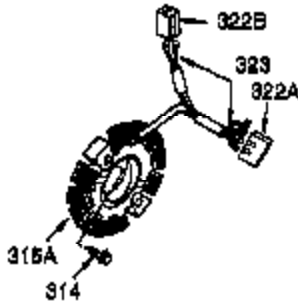

Ref #	Part Number	Qty	Description
62	650760	1	Screw, 8-32 x 3/8"
63	28545	1	Grommet
72B	28582	1	Oil Drain Plug
72A	28534	1	Oil Drain Plug
92	650880	1	Lock Washer
93	650881	1	Flywheel Nut
129	650727	2	Screw, 5/16-18 x 1-3/4"
131A	650713	2	Screw, 5/16-18 x 5/8"
285	35985A	1	Starter Cup
287	29752	4	Nut & Lock Washer, 1/4-28
306	35499	1	"O" Ring
327	35392	1	Starter Plug
330	35305	1	Ground Wire
355	590574	1	Starter Handle
390	590733	1	Rewind Starter
396	33329D	1	Electric Starter Motor (Optional)