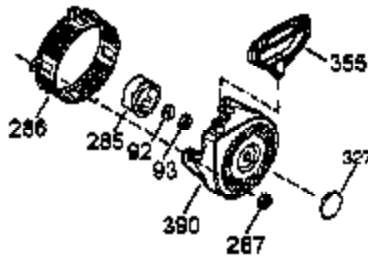

Ref #	Part Number	Qty	Description
5	30969	1	Extension Cap
62	650760	1	Screw, 8-32 x 3/8"
63	28545	1	Grommet
92	650880	1	Lock Washer
93	650881	1	Flywheel Nut
129	650727	2	Screw, 5/16-18 x 1-3/4"
131A	650713	2	Screw, 5/16-18 x 5/8"
285	35985B	1	Starter Cup
314	650873	1	Screw, 1/4-20 x 3/4"
323	611118	1	Terminal
327	35392	1	Starter Plug
355	590574	1	Starter Handle
390	590733	1	Rewind Starter
396	33329D	1	Electric Starter Motor (120 Volt) (Optional)