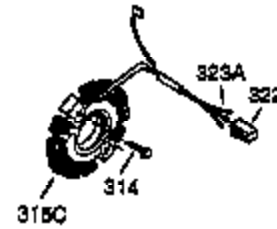

Ref #	Part Number	Qty	Description
5	30969	1	Extension Cap
62	650760	1	Screw, 8-32 x 3/8"
63	28545	1	Grommet
92	650880	1	Lock Washer
93	650881	1	Flywheel Nut
129	650727	2	Screw, 5/16-18 x 1-3/4"
131A	650713	2	Screw, 5/16-18 x 5/8"
285	35985B	1	Starter Cup
314	650873	1	Screw, 1/4-20 x 3/4"
323	611118	1	Terminal
327	35392	1	Starter Plug
355	590574	1	Starter Handle
390	590733	1	Rewind Starter
396	33329D	1	Electric Starter Motor (120 Volt) (Optional)