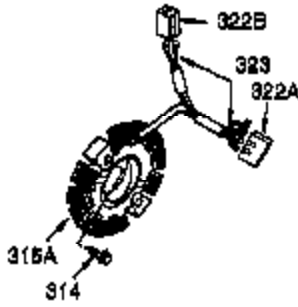

Ref #	Part Number	Qty	Description
5	30969	1	Extension Cap
62	650760	1	Screw, 8-32 x 3/8"
63	28545	1	Grommet
92	650880	1	Lock Washer
93	650881	1	Flywheel Nut
129	650727	2	Screw, 5/16-18 x 1-3/4"
131A	650713	2	Screw, 5/16-18 x 5/8"
285	35985B	1	Starter Cup
287	29752	4	Nut & Lock Washer, 1/4-28
314	650873	1	Screw, 1/4-20 x 3/4"
323	611118	1	Terminal
327	35392	1	Starter Plug
355	590574	1	Starter Handle
390	590733	1	Rewind Starter
396	33329D	1	Electric Starter Motor (120 Volt) (Optional)