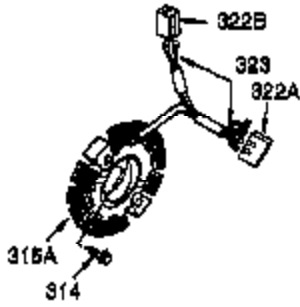

Ref #	Part Number	Qty	Description
	5 30969	1	Extension Cap
	62 650760	1	Screw, 8-32 x 3/8"
	63 28545	1	Grommet
	92 650880	1	Lock Washer
	93 650881	1	Flywheel Nut
110A	35305	1	Ground Wire
129	650727	2	Screw, 5/16-18 x 1-3/4"
131A	650713	2	Screw, 5/16-18 x 5/8"
264	650802	1	Screw, 1/4-20 x 5/8"
285	35985	1	Starter Cup
286	35446	1	Starter Screen
287	29752	4	Nut & Lock Washer, 1/4-28
306	35499	1	"O" Ring
314	650873	1	Screw, 1/4-20 x 3/4"
323	611118	1	Terminal
327	35392	1	Starter Plug
355	590574	1	Starter Handle
370D	34414	1	Warning Decal
390	590672	1	Rewind Starter