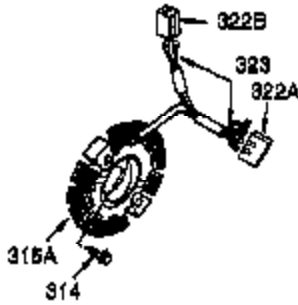

Ref #	Part Number	Qty	Description
5	30969	1	Extension Cap
62	650760	1	Screw, 8-32 x 3/8"
63	28545	1	Grommet
92	650880	1	Lock Washer
93	650881	1	Flywheel Nut
129	650727	2	Screw, 5/16-18 x 1-3/4"
131A	650713	2	Screw, 5/16-18 x 5/8"
264	650802	1	Screw, 1/4-20 x 5/8"
285	35985	1	Starter Cup
286	35446	1	Starter Screen
287	29752	4	Nut & Lock Washer, 1/4-28
306	35499	1	"O" Ring
314	650873	1	Screw, 1/4-20 x 3/4"
323	611118	1	Terminal
327	35392	1	Starter Plug
355	590574	1	Starter Handle
390	590672	1	Rewind Starter