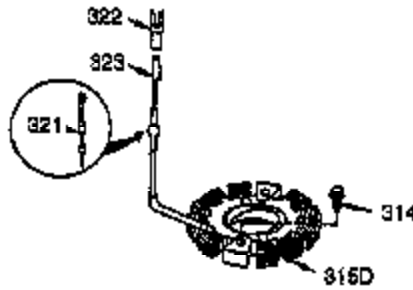

Ref #	Part Number	Qty	Description
5	30969	1	Extension Cap
62	650760	1	Screw, 8-32 x 3/8"
63	28545	1	Grommet
92	650880	1	Lock Washer
93	650881	1	Flywheel Nut
129	650727	2	Screw, 5/16-18 x 1-3/4"
131A	650713	2	Screw, 5/16-18 x 5/8"
264	650802	1	Screw, 1/4-20 x 5/8"
285	35985A	1	Starter Cup
286	35446	1	Starter Screen
287	29752	4	Nut & Lock Washer, 1/4-28
306	35499	1	"O" Ring
314	650873	1	Screw, 1/4-20 x 3/4"
323	611118	1	Terminal
327	35392	1	Starter Plug
355	590574	1	Starter Handle
390	590672	1	Rewind Starter
396	33329D	1	Electric Starter Motor (Optional)