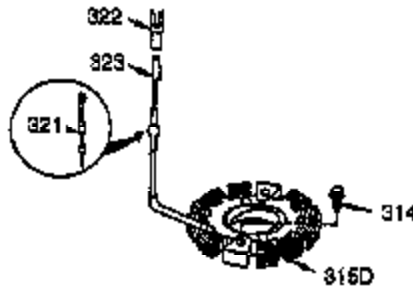

Ref #	Part Number	Qty	Description
5	30969	1	Extension Cap
62	650760	1	Screw, 8-32 x 3/8"
63	28545	1	Grommet
92	650880	1	Lock Washer
93	650881	1	Flywheel Nut
129	650727	2	Screw, 5/16-18 x 1-3/4"
131A	650713	2	Screw, 5/16-18 x 5/8"
285	35985B	1	Starter Cup
287	29752	4	Nut & Lock Washer, 1/4-28
314	650873	1	Screw, 1/4-20 x 3/4"
323	611118	1	Terminal
327	35392	1	Starter Plug
355	590574	1	Starter Handle
390	590733	1	Rewind Starter
396	33329D	1	Electric Starter Motor (Optional)