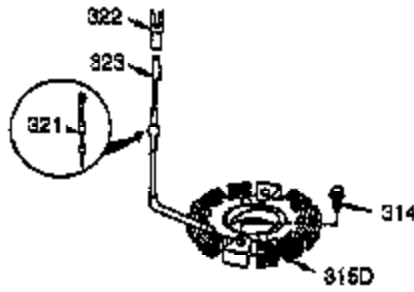

Ref #	Part Number	Qty	Description
62	650760	1	Screw, 8-32 x 3/8"
63	28545	1	Grommet
92	650880	1	Lock Washer
93	650881	1	Flywheel Nut
129	650727	2	Screw, 5/16-18 x 1-3/4"
131A	650713	2	Screw, 5/16-18 x 5/8"
264	650802	1	Screw, 1/4-20 x 5/8"
285	35985	1	Starter Cup
286	35446	1	Starter Screen
287	29752	4	Nut & Lock Washer, 1/4-28
306	35499	1	"O" Ring
327	35392	1	Starter Plug
355	590574	1	Starter Handle
390	590672	1	Rewind Starter