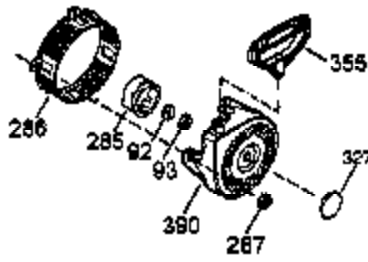

Ref #	Part Number	Qty	Description
	5 30969	1	Extension Cap
	62 650760	1	Screw, 8-32 x 3/8"
	63 28545	1	Grommet
	92 650880	1	Lock Washer
	93 650881	1	Flywheel Nut
110A	35305	1	Ground Wire
129	650727	2	Screw, 5/16-18 x 1-3/4"
131A	650713	2	Screw, 5/16-18 x 5/8"
264	650802	1	Screw, 1/4-20 x 5/8"
285	35985	1	Starter Cup
286	35446	1	Starter Screen
287	29752	4	Nut & Lock Washer, 1/4-28
306	35499	1	"O" Ring
314	650873	1	Screw, 1/4-20 x 3/4"
323	611118	1	Terminal
327	35392	1	Starter Plug
355	590574	1	Starter Handle
370D	34414	1	Warning Decal
390	590672	1	Rewind Starter