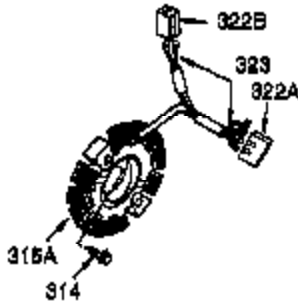

Ref #	Part Number	Qty	Description
	5 30969	1	Extension Cap
	62 650760	1	Screw, 8-32 x 3/8"
	63 28545	1	Grommet
	92 650880	1	Lock Washer
	93 650881	1	Flywheel Nut
110A	35305	1	Ground Wire
129	650727	2	Screw, 5/16-18 x 1-3/4"
131A	650713	2	Screw, 5/16-18 x 5/8"
264	650802	1	Screw, 1/4-20 x 5/8"
285	35985	1	Starter Cup
286	35446	1	Starter Screen
287	29752	4	Nut & Lock Washer, 1/4-28
306	35499	1	"O" Ring
314	650873	1	Screw, 1/4-20 x 3/4"
323	611118	1	Terminal
327	35392	1	Starter Plug
355	590574	1	Starter Handle
370D	34414	1	Warning Decal
390	590672	1	Rewind Starter