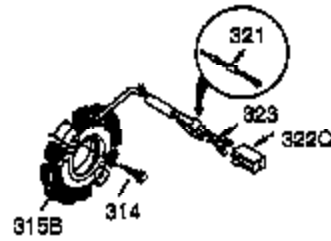

Ref #	Part Number	Qty	Description
	5 30969	1	Extension Cap
	62 650760	1	Screw, 8-32 x 3/8"
	63 28545	1	Grommet
	92 650880	1	Lock Washer
	93 650881	1	Flywheel Nut
110A	35305	1	Ground Wire
129	650727	2	Screw, 5/16-18 x 1-3/4"
131A	650713	2	Screw, 5/16-18 x 5/8"
264	650802	1	Screw, 1/4-20 x 5/8"
285	35985	1	Starter Cup
286	35446	1	Starter Screen
287	29752	4	Nut & Lock Washer, 1/4-28
306	35499	1	"O" Ring
314	650873	1	Screw, 1/4-20 x 3/4"
323	611118	1	Terminal
327	35392	1	Starter Plug
355	590574	1	Starter Handle
361	30063	2	Screw, Torx T-30, 1/4-20 x 1/2"
361A	650819	2	Screw, 6-32 x 2-1/2"
370D	34414	1	Warning Decal
390	590672	1	Rewind Starter
396	33329D	1	Electric Starter Motor Kit (120 Volt)