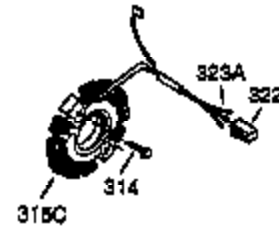

Ref #	Part Number	Qty	Description
	5 30969	1	Extension Cap
	62 650760	1	Screw, 8-32 x 3/8"
	63 28545	1	Grommet
	92 650880	1	Lock Washer
	93 650881	1	Flywheel Nut
110A	35305	1	Ground Wire
129	650727	2	Screw, 5/16-18 x 1-3/4"
131A	650713	2	Screw, 5/16-18 x 5/8"
264	650802	1	Screw, 1/4-20 x 5/8"
285	35985	1	Starter Cup
286	35446	1	Starter Screen
287	29752	4	Nut & Lock Washer, 1/4-28
306	35499	1	"O" Ring
314	650873	1	Screw, 1/4-20 x 3/4"
323	611118	1	Terminal
327	35392	1	Starter Plug
355	590574	1	Starter Handle
361	30063	2	Screw, Torx T-30, 1/4-20 x 1/2"
361A	650819	2	Screw, 6-32 x 2-1/2"
370D	34414	1	Warning Decal
390	590672	1	Rewind Starter
396	33329D	1	Electric Starter Motor Kit (120 Volt)