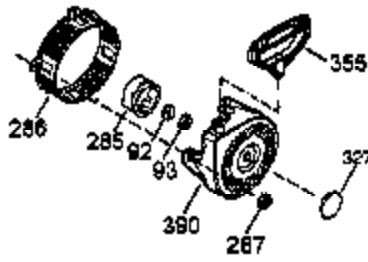

Ref #	Part Number	Qty	Description
	5 30969	1	Extension Cap
	62 650760	1	Screw, 8-32 x 3/8"
	63 28545	1	Grommet
	92 650880	1	Lock Washer
	93 650881	1	Flywheel Nut
110A	35305	1	Ground Wire
129	650727	2	Screw, 5/16-18 x 1-3/4"
131A	650713	2	Screw, 5/16-18 x 5/8"
264	650802	1	Screw, 1/4-20 x 5/8"
285	35985	1	Starter Cup
286	35446	1	Starter Screen
287	29752	4	Nut & Lock Washer, 1/4-28
306	35499	1	"O" Ring
314	650873	1	Screw, 1/4-20 x 3/4"
323	611118	1	Terminal
327	35392	1	Starter Plug
355	590574	1	Starter Handle
361	30063	2	Screw, Torx T-30, 1/4-20 x 1/2"
361A	650819	2	Screw, 6-32 x 2-1/2"
370D	34414	1	Warning Decal
390	590672	1	Rewind Starter
396	33329D	1	Electric Starter Motor Kit (120 Volt)