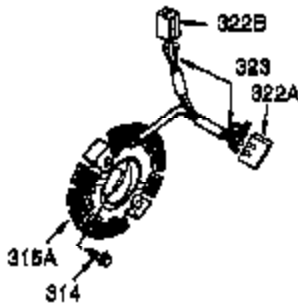

Ref #	Part Number	Qty	Description
	5 30969	1	Extension Cap
	62 650760	1	Screw, 8-32 x 3/8"
	63 28545	1	Grommet
	92 650880	1	Lock Washer
	93 650881	1	Flywheel Nut
110A	35305	1	Ground Wire
129	650727	2	Screw, 5/16-18 x 1-3/4"
131A	650713	2	Screw, 5/16-18 x 5/8"
264	650802	1	Screw, 1/4-20 x 5/8"
285	35985	1	Starter Cup
286	35446	1	Starter Screen
287	29752	4	Nut & Lock Washer, 1/4-28
306	35499	1	"O" Ring
314	650873	1	Screw, 1/4-20 x 3/4"
323	611118	1	Terminal
327	35392	1	Starter Plug
355	590574	1	Starter Handle
361	30063	2	Screw, Torx T-30, 1/4-20 x 1/2"
361A	650819	2	Screw, 6-32 x 2-1/2"
370D	34414	1	Warning Decal
390	590672	1	Rewind Starter
396	33329D	1	Electric Starter Motor Kit (120 Volt)