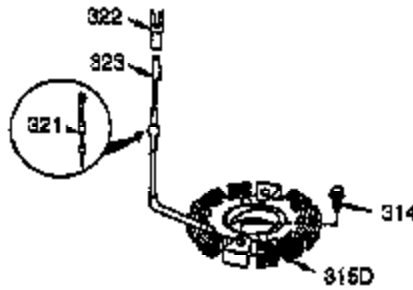

Ref #	Part Number	Qty	Description
	5 30969	1	Extension Cap
	62 650760	1	Screw, 8-32 x 3/8"
	63 28545	1	Grommet
	92 650880	1	Lock Washer
	93 650881	1	Flywheel Nut
110A	35305	1	Ground Wire
129	650727	2	Screw, 5/16-18 x 1-3/4"
131A	650713	2	Screw, 5/16-18 x 5/8"
264	650802	1	Screw, 1/4-20 x 5/8"
285	35985	1	Starter Cup
286	35446	1	Starter Screen
287	29752	4	Nut & Lock Washer, 1/4-28
306	35499	1	"O" Ring
314	650873	1	Screw, 1/4-20 x 3/4"
323	611118	1	Terminal
327	35392	1	Starter Plug
355	590574	1	Starter Handle
361	30063	2	Screw, Torx T-30, 1/4-20 x 1/2"
361A	650819	2	Screw, 6-32 x 2-1/2"
370D	34414	1	Warning Decal
390	590672	1	Rewind Starter
396	33329D	1	Electric Starter Motor Kit (120 Volt)