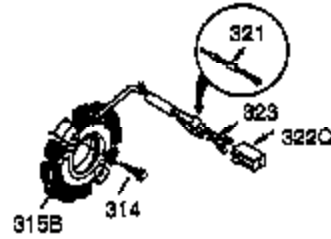

Ref #	Part Number	Qty	Description
	5 30969	1	Extension Cap
	62 650760	1	Screw, 8-32 x 3/8"
	63 28545	1	Grommet
	92 650880	1	Lock Washer
	93 650881	1	Flywheel Nut
110A	35305	1	Ground Wire (8.060")
129	650727	2	Screw, 5/16-18 x 1-3/4"
131A	650713	2	Screw, 5/16-18 x 5/8"
264	650802	1	Screw, 1/4-20 x 5/8"
285	35985A	1	Starter Cup
286	35446	1	Starter Screen
287	29752	4	Nut & Lock Washer, 1/4-28
306	35499	1	"O" Ring
314	650873	1	Screw, 1/4-20 x 3/4"
323	611118	1	Terminal
327	35392	1	Starter Plug
355	590574	1	Starter Handle
390	590672	1	Rewind Starter
396	33329D	1	Electric Starter Motor (Optional)