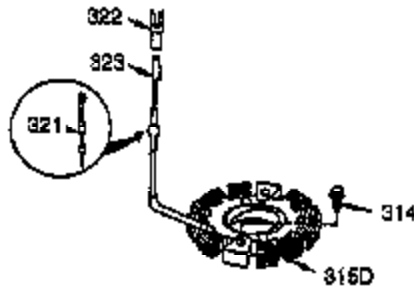

Ref #	Part Number	Qty	Description
	5 30969	1	Extension Cap
	62 650760	1	Screw, 8-32 x 3/8"
	63 28545	1	Grommet
	92 650880	1	Washer Flywheel
	93 650881	1	Flywheel Nut
110A	35305	1	Ground Wire
129	650727	2	Screw, 5/16-18 x 1-3/4"
131A	650713	2	Screw, 5/16-18 x 5/8"
285	35985B	1	Starter Cup
287	29752	4	Nut & Lock Washer, 1/4-28
306	35499	1	"O" Ring
314	650873	2	Screw, 1/4-20 x 3/4"
321	611161	1	Diode
322	611142	1	Connector Body
323	611118	1	Terminal
327	35392	1	Starter Plug
355	590574	1	Starter Handle
370D	36261	1	Identification Decal
390	590733	1	Rewind Starter
396	33329D	1	Electric Starter Motor (Optional)