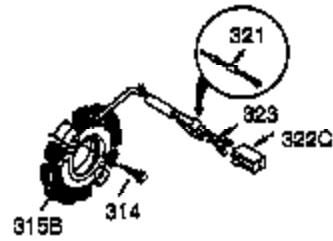

Ref #	Part Number	Qty	Description
	5 30969	1	Extension Cap
	62 650760	1	Screw, 8-32 x 3/8"
	63 28545	1	Grommet
	92 650880	1	Washer Flywheel
	93 650881	1	Flywheel Nut
110A	35305	1	Ground Wire
129	650727	2	Screw, 5/16-18 x 1-3/4"
131A	650713	2	Screw, 5/16-18 x 5/8"
285	35985B	1	Starter Cup
287	29752	4	Nut & Lock Washer, 1/4-28
306	35499	1	"O" Ring
314	650873	2	Screw, 1/4-20 x 3/4"
321	611161	1	Diode
322	611142	1	Connector Body
323	611118	1	Terminal
327	35392	1	Starter Plug
355	590574	1	Starter Handle
370D	36261	1	Identification Decal
390	590733	1	Rewind Starter
396	33329D	1	Electric Starter Motor (Optional)