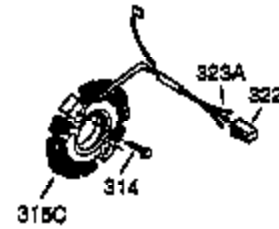

Ref #	Part Number	Qty	Description
5	30969	1	Extension Cap
62	650760	1	Screw, 8-32 x 3/8"
63	28545	1	Grommet
92	650880	1	Lock Washer
93	650881	1	Flywheel Nut
110A	35305	1	Ground Wire Ass'y.
129	650727	2	Screw, 5/16-18 x 1-3/4"
131A	650713	2	Screw, 5/16-18 x 5/8"
186A	36652	1	Choke Spring
285	35985B	1	Starter Cup
287	29752	4	Nut & Lock Washer, 1/4-28
327	35392	1	Starter Plug
355	590574	1	Starter Handle
370D	35077	1	Instruction Decal
390	590733	1	Rewind Starter
396	33329D	1	Electric Starter Motor (Optional)