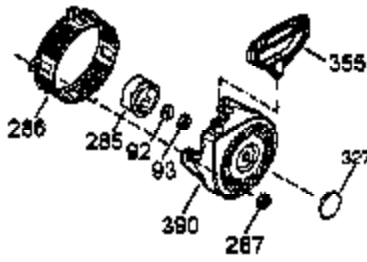

Ref #	Part Number	Qty	Description
5	30969	1	Extension Cap
62	650760	1	Screw, 8-32 x 3/8"
63	28545	1	Grommet
92	650880	1	Lock Washer
93	650881	1	Flywheel Nut
110A	35305	1	Ground Wire Ass'y.
129	650727	2	Screw, 5/16-18 x 1-3/4"
131A	650713	2	Screw, 5/16-18 x 5/8"
186A	36652	1	Choke Spring
285	35985B	1	Starter Cup
287	29752	4	Nut & Lock Washer, 1/4-28
327	35392	1	Starter Plug
355	590574	1	Starter Handle
370D	35077	1	Instruction Decal
390	590733	1	Rewind Starter
396	33329D	1	Electric Starter Motor (Optional)