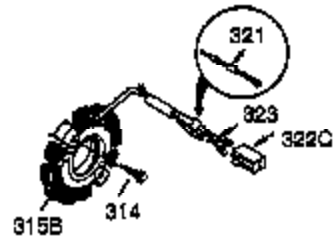

Ref #	Part Number	Qty	Description
5	30969	1	Extension Cap
62	650760	1	Screw, 8-32 x 3/8"
63	28545	1	Grommet
92	650880	1	Lock Washer
93	650881	1	Flywheel Nut
110A	35305	1	Ground Wire Ass'y.
129	650727	2	Screw, 5/16-18 x 1-3/4"
131A	650713	2	Screw, 5/16-18 x 5/8"
186A	36652	1	Choke Spring
285	35985B	1	Starter Cup
287	29752	4	Nut & Lock Washer, 1/4-28
327	35392	1	Starter Plug
355	590574	1	Starter Handle
370D	35077	1	Instruction Decal
390	590733	1	Rewind Starter
396	33329D	1	Electric Starter Motor (Optional)