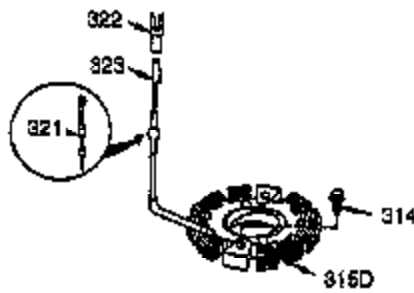

Ref #	Part Number	Qty	Description
5	30969	1	Extension Cap
62	650760	1	Screw, 8-32 x 3/8"
63	28545	1	Grommet
92	650880	1	Lock Washer
93	650881	1	Flywheel Nut
110A	35305	1	Ground Wire Ass'y.
129	650727	2	Screw, 5/16-18 x 1-3/4"
131A	650713	2	Screw, 5/16-18 x 5/8"
186A	36652	1	Choke Spring
285	35985B	1	Starter Cup
287	29752	4	Nut & Lock Washer, 1/4-28
327	35392	1	Starter Plug
355	590574	1	Starter Handle
370D	35077	1	Instruction Decal
390	590733	1	Rewind Starter
396	33329D	1	Electric Starter Motor (Optional)