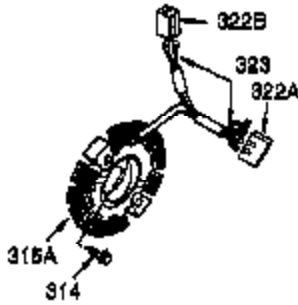

Ref #	Part Number	Qty	Description
	5 30969	1	Extension Cap
	62 650760	1	Screw, 8-32 x 3/8"
	63 28545	1	Grommet
	92 650880	1	Lock Washer
	93 650881	1	Flywheel Nut
110A	35305	1	Ground Wire Ass'y.
129	650727	2	Screw, 5/16-18 x 1-3/4"
131A	650713	2	Screw, 5/16-18 x 5/8"
285	35985B	1	Starter Cup
287	29752	4	Nut & Lock Washer, 1/4-28
327	35392	1	Starter Plug
355	590574	1	Starter Handle
370D	35077	1	Instruction Decal
390	590733	1	Rewind Starter
396	33329D	1	Electric Starter Motor (Optional)