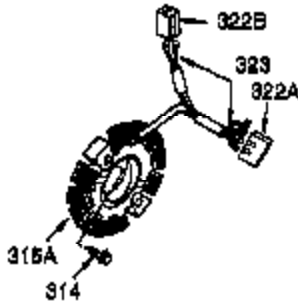

Ref #	Part Number	Qty	Description
290	29774	1	Fuel Line
291	30705	1	Fuel Line
292	26460	4	Fuel Line Clamp
295	35857	1	Fuel Shut-Off Valve
298	650665	2	Screw, 1/4-15 x 7/8"
300	34156A	1	Fuel Tank (Incl. 292 & 301)
301	35355	1	Fuel Cap
305	35554	1	Oil Fill Tube
306	35499	1	"O" Ring
308	35540	1	Fill Tube Clip
310	36205	1	Dipstick
314	650873	2	Screw, 1/4-20 x 3/4"
315	611116	1	Alternator Coil (Incl. 321, 322 & 323)
323	611118	1	Terminal
325	29443	1	Wire Clip
328	35062	1	Ignition Key
329	610973	1	Terminal
330	35305	1	Wire Harness (8.060")
335	35057A	1	Carburetor Cover
336	650765	1	Screw, 10-32 x 1/2"
338	28942	2	Screw, 10-32 x 3/8"
340	34155	1	Fuel Tank Bracket
341	34154	1	Fuel Tank Bracket
342	650561	1	Screw, 1/4-20 x 5/8"
350	570682	1	Primer Bulb
351	32180C	1	Primer Line
355	590574	1	Starter Handle
364	33377	1	Carburetor Cover Bracket
365	650767	2	Screw, 8-32 x 27/64"
370B	34346	1	Instruction Decal
370D	34414	1	Warning Decal
370C	34686	1	Name Decal
370A	34144	1	Primer Decal
370	35077	1	Instruction Decal
380	632334A	1	Carburetor (Incl. 184)
390	590672	1	Rewind Starter
400	33279G	1	* Gasket Set (Incl. items marked PK i n notes) Incl. part #'s 26756 (1),27272A (2),27896A (2),27915A (1),29673 (1),33263 (1), 33629 (1),34041A (1),34327A (1),34698A (1),34912 (1), 34923A (1),35262 (1),35317 (1),35865(1)
420	730226	1	SAE 5W30 4-Cycle Engine Oil (Quart)