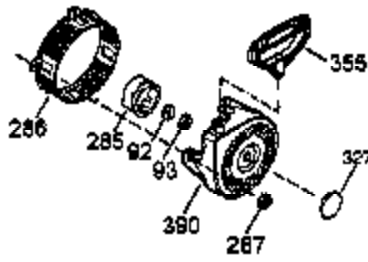

Ref #	Part Number	Qty	Description
290	29774	1	Fuel Line
291	30705	1	Fuel Line
292	26460	4	Fuel Line Clamp
295	35857	1	Fuel Shut-Off Valve
298	650665	2	Screw, 1/4-15 x 7/8"
300	34156A	1	Fuel Tank (Incl. 292 & 301)
301	35355	1	Fuel Cap
305	35554	1	Oil Fill Tube
306	35499	1	"O" Ring
308	35540	1	Fill Tube Clip
310	36205	1	Dipstick
314	650873	2	Screw, 1/4-20 x 3/4"
315	611116	1	Alternator Coil (Incl. 321, 322 & 323)
323	611118	1	Terminal
325	29443	1	Wire Clip
328	35062	1	Ignition Key
329	610973	1	Terminal
330	35305	1	Wire Harness (8.060")
335	35057A	1	Carburetor Cover
336	650765	1	Screw, 10-32 x 1/2"
338	28942	2	Screw, 10-32 x 3/8"
340	34155	1	Fuel Tank Bracket
341	34154	1	Fuel Tank Bracket
342	650561	1	Screw, 1/4-20 x 5/8"
350	570682	1	Primer Bulb
351	32180C	1	Primer Line
355	590574	1	Starter Handle
364	33377	1	Carburetor Cover Bracket
365	650767	2	Screw, 8-32 x 27/64"
370B	34346	1	Instruction Decal
370D	34414	1	Warning Decal
370C	34686	1	Name Decal
370A	34144	1	Primer Decal
370	35077	1	Instruction Decal
380	632334A	1	Carburetor (Incl. 184)
390	590672	1	Rewind Starter
400	33279G	1	* Gasket Set (Incl. items marked PK i n notes) Incl. part #'s 26756 (1),27272A (2),27896A (2),27915A (1),29673 (1),33263 (1), 33629 (1),34041A (1),34327A (1),34698A (1),34912 (1), 34923A (1),35262 (1),35317 (1),35865(1)
420	730226	1	SAE 5W30 4-Cycle Engine Oil (Quart)