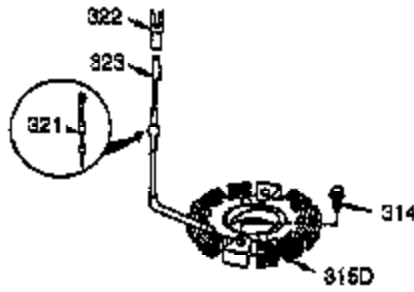

Ref #	Part Number	Qty	Description
5	30969	1	Extension Cap
62	650760	1	Screw, 8-32 x 3/8"
63	28545	1	Grommet
92	650880	1	Lock Washer
93	650881	1	Flywheel Nut
129	650727	2	Screw, 5/16-18 x 1-3/4"
131A	650713	2	Screw, 5/16-18 x 5/8"
264	650802	1	Screw, 1/4-20 x 5/8"
285	35985	1	Starter Cup
286	35446	1	Starter Screen
287	29752	4	Nut & Lock Washer, 1/4-28
306	35499	1	"O" Ring
314	650873	1	Screw, 1/4-20 x 3/4"
323	611118	1	Terminal
327	35392	1	Starter Plug
330	35305	1	Wire Harness (8.060")
355	590574	1	Starter Handle
370D	34414	1	Warning Decal
390	590672	1	Rewind Starter