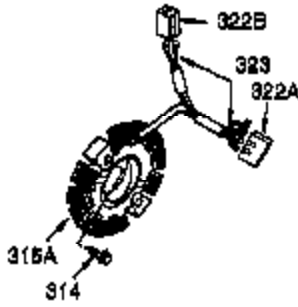

Ref #	Part Number	Qty	Description
5	30969	1	Extension Cap
62	650760	1	Screw, 8-32 x 3/8"
63	28545	1	Grommet
92	650880	1	Lock Washer
93	650881	1	Flywheel Nut
129	650727	2	Screw, 5/16-18 x 1-3/4"
131A	650713	2	Screw, 5/16-18 x 5/8"
264	650802	1	Screw, 1/4-20 x 5/8"
285	35985	1	Starter Cup
286	35446	1	Starter Screen
287	29752	4	Nut & Lock Washer, 1/4-28
306	35499	1	"O" Ring
314	650873	1	Screw, 1/4-20 x 3/4"
323	611118	1	Terminal
327	35392	1	Starter Plug
330	35305	1	Wire Harness (8.060")
355	590574	1	Starter Handle
370D	34414	1	Warning Decal
390	590672	1	Rewind Starter