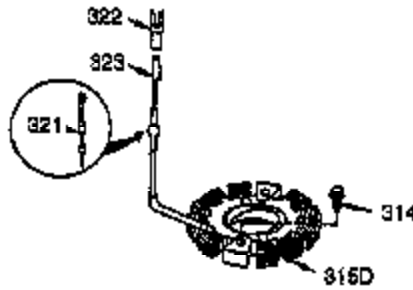

Ref #	Part Number	Qty	Description
291	30705	1	Fuel Line
292	26460	4	Fuel Line Clamp
298	650665	2	Screw, 1/4-15 x 7/8"
300	34156A	1	Fuel Tank (Incl. 292 & 301)
301	35355	1	Fuel Cap
305	35554	1	Oil Fill Tube
306	35499	1	"O" Ring
308	35540	1	Fill Tube Clip
310	36205	1	Dipstick
314	650873	1	Screw, 1/4-20 x 3/4"
315	611111	1	Alternator Coil (18 Watt) (Incl. 323)
323	611118	1	Terminal
325	29443	1	Wire Clip
328	35593	2	Ignition Key
329	610973	1	Terminal
330	35305	1	Wire Harness
335	35057A	1	Carburetor Cover
336	650765	1	Screw, 10-32 x 1/2"
338	28942	2	Screw, 10-32 x 3/8"
340	34155	1	Fuel Tank Bracket
341	34154	1	Fuel Tank Bracket
342	650561	1	Screw, 1/4-20 x 5/8"
350	570682	1	Primer Bulb
351	32180C	1	Primer Line
355	590574	1	Starter Handle
364	33377	1	Carburetor Cover Bracket
365	650767	2	Screw, 8-32 x 27/64"
370A	34144	1	Primer Decal
370	35077	1	Control Decal
370D	35878	1	Instruction Decal
380	632334A	1	Carburetor (Incl. 184)
390	590672	1	Rewind Starter
400	33279G	1	* Gasket Set (Incl. items marked PK i n notes) Incl. part #'s 26756 (1),27272A (2),27896A (2),27915A (1),29673 (1),33263 (1),33629 (1),34041A (1),34327A (1),34698A (1),34912 (1),34923A (1),35262 (1),35317 (1),35865 (1)
420	730226	1	SAE 5W30 4-Cycle Engine Oil (Quart)