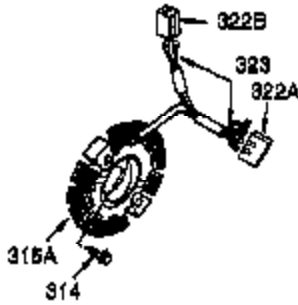

Ref #	Part Number	Qty	Description
291	30705	1	Fuel Line
292	26460	4	Fuel Line Clamp
298	650665	2	Screw, 1/4-15 x 7/8"
300	34156A	1	Fuel Tank (Incl. 292 & 301)
301	35355	1	Fuel Cap
305	35554	1	Oil Fill Tube
306	35499	1	"O" Ring
308	35540	1	Fill Tube Clip
310	36205	1	Dipstick
314	650873	1	Screw, 1/4-20 x 3/4"
315	611111	1	Alternator Coil (18 Watt) (Incl. 323)
323	611118	1	Terminal
325	29443	1	Wire Clip
328	35593	2	Ignition Key
329	610973	1	Terminal
330	35305	1	Wire Harness
335	35057A	1	Carburetor Cover
336	650765	1	Screw, 10-32 x 1/2"
338	28942	2	Screw, 10-32 x 3/8"
340	34155	1	Fuel Tank Bracket
341	34154	1	Fuel Tank Bracket
342	650561	1	Screw, 1/4-20 x 5/8"
350	570682	1	Primer Bulb
351	32180C	1	Primer Line
355	590574	1	Starter Handle
364	33377	1	Carburetor Cover Bracket
365	650767	2	Screw, 8-32 x 27/64"
370A	34144	1	Primer Decal
370	35077	1	Control Decal
370D	35878	1	Instruction Decal
380	632334A	1	Carburetor (Incl. 184)
390	590672	1	Rewind Starter
400	33279G	1	* Gasket Set (Incl. items marked PK i n notes) Incl. part #'s 26756 (1),27272A (2),27896A (2),27915A (1),29673 (1),33263 (1),33629 (1),34041A (1),34327A (1),34698A (1),34912 (1),34923A (1),35262 (1),35317 (1),35865 (1)
420	730226	1	SAE 5W30 4-Cycle Engine Oil (Quart)