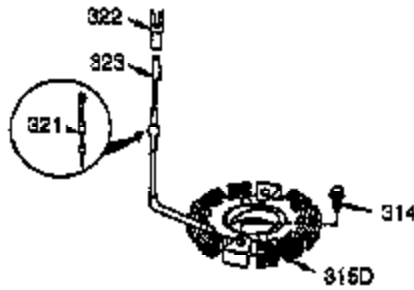

Ref #	Part Number	Qty	Description
287	29752	4	Nut & Lock Washer, 1/4-28
290	30705	1	Fuel Line
292	26460	4	Fuel Line Clamp
298	650665	2	Screw, 1/4-15 x 7/8"
300	34156A	1	Fuel Tank (Incl. 292 & 301)
301	35355	1	Fuel Cap
305	35554	1	Oil Fill Tube
307	35499	1	"O" Ring
308	35540	1	Fill Tube Clip
310	36205	1	Dipstick
314	650873	1	Screw, 1/4-20 x 3/4"
315	611111	1	Alternator Coil (18 Watt) (Incl. 323)
323	611118	1	Terminal
325	29443	1	Wire Clip
328	35593	2	Ignition Key
329	610973	1	Terminal Ass'y.
335	35057A	1	Carburetor Cover
336	650765	1	Screw, 10-32 x 1/2"
338	28942	2	Screw, 10-32 x 3/8"
340	34154	1	Fuel Tank Bracket
341	34155	1	Fuel Tank Bracket
342	650561	1	Screw, 1/4-20 x 5/8"
350	570682	1	Primer Bulb
351	32180C	1	Primer Line
355	590574	1	Starter Handle
364	33377	1	Carburetor Cover Bracket
365	650767	2	Screw, 8-32 x 27/64"
370B	36261	1	Lubrication Decal
370C	35878	1	Warning Decal
370	35077	1	Choke Decal
370A	36501	1	Primer Decal
380	632334A	1	Carburetor (Incl. 184)
390	590733	1	Rewind Starter
400	36450A	1	* Gasket Set (Incl. items marked PK i n notes) Incl. part #'s 27272A (1), 27896A (2), 27915A (1), 29673 (1), 33263 (1), 33629 (1), 34698A (1), 35262A (1), 36448 (1)