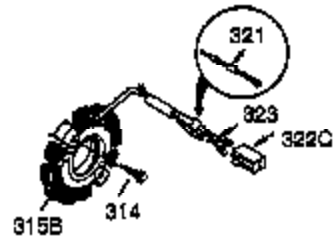

Ref #	Part Number	Qty	Description
287	29752	4	Nut & Lock Washer, 1/4-28
290	30705	1	Fuel Line
292	26460	4	Fuel Line Clamp
298	650665	2	Screw, 1/4-15 x 7/8"
300	34156A	1	Fuel Tank (Incl. 292 & 301)
301	35355	1	Fuel Cap
305	35554	1	Oil Fill Tube
307	35499	1	"O" Ring
308	35540	1	Fill Tube Clip
310	36205	1	Dipstick
314	650873	1	Screw, 1/4-20 x 3/4"
315	611111	1	Alternator Coil (18 Watt) (Incl. 323)
323	611118	1	Terminal
325	29443	1	Wire Clip
328	35593	2	Ignition Key
329	610973	1	Terminal Ass'y.
335	35057A	1	Carburetor Cover
336	650765	1	Screw, 10-32 x 1/2"
338	28942	2	Screw, 10-32 x 3/8"
340	34154	1	Fuel Tank Bracket
341	34155	1	Fuel Tank Bracket
342	650561	1	Screw, 1/4-20 x 5/8"
350	570682	1	Primer Bulb
351	32180C	1	Primer Line
355	590574	1	Starter Handle
364	33377	1	Carburetor Cover Bracket
365	650767	2	Screw, 8-32 x 27/64"
370B	36261	1	Lubrication Decal
370C	35878	1	Warning Decal
370	35077	1	Choke Decal
370A	36501	1	Primer Decal
380	632334A	1	Carburetor (Incl. 184)
390	590733	1	Rewind Starter
400	36450A	1	* Gasket Set (Incl. items marked PK i n notes) Incl. part #'s 27272A (1), 27896A (2), 27915A (1), 29673 (1), 33263 (1), 33629 (1), 34698A (1), 35262A (1), 36448 (1)