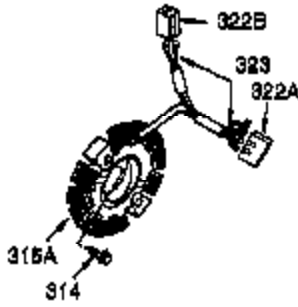

Ref #	Part Number	Qty	Description
287	29752	4	Nut & Lock Washer, 1/4-28
290	30705	1	Fuel Line
292	26460	4	Fuel Line Clamp
298	650665	2	Screw, 1/4-15 x 7/8"
300	34156A	1	Fuel Tank (Incl. 292 & 301)
301	35355	1	Fuel Cap
305	35554	1	Oil Fill Tube
307	35499	1	"O" Ring
308	35540	1	Fill Tube Clip
310	36205	1	Dipstick
314	650873	1	Screw, 1/4-20 x 3/4"
315	611111	1	Alternator Coil (18 Watt) (Incl. 323)
323	611118	1	Terminal
325	29443	1	Wire Clip
328	35593	2	Ignition Key
329	610973	1	Terminal Ass'y.
335	35057A	1	Carburetor Cover
336	650765	1	Screw, 10-32 x 1/2"
338	28942	2	Screw, 10-32 x 3/8"
340	34154	1	Fuel Tank Bracket
341	34155	1	Fuel Tank Bracket
342	650561	1	Screw, 1/4-20 x 5/8"
350	570682	1	Primer Bulb
351	32180C	1	Primer Line
355	590574	1	Starter Handle
364	33377	1	Carburetor Cover Bracket
365	650767	2	Screw, 8-32 x 27/64"
370B	36261	1	Lubrication Decal
370C	35878	1	Warning Decal
370	35077	1	Choke Decal
370A	36501	1	Primer Decal
380	632334A	1	Carburetor (Incl. 184)
390	590733	1	Rewind Starter
400	36450A	1	* Gasket Set (Incl. items marked PK i n notes) Incl. part #'s 27272A (1), 27896A (2), 27915A (1), 29673 (1), 33263 (1), 33629 (1), 34698A (1), 35262A (1), 36448 (1)