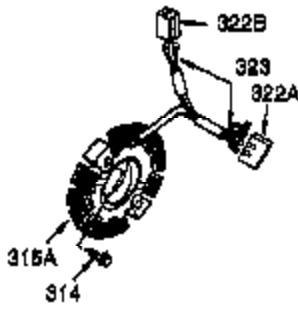

Ref #	Part Number	Qty	Description
5	30969	1	Extension Cap
62	650760	1	Screw, 8-32 x 3/8"
63	28545	1	Grommet
92	650880	1	Lock Washer
93	650881	1	Flywheel Nut
129	650727	2	Screw, 5/16-18 x 1-3/4"
131A	650713	2	Screw, 5/16-18 x 5/8"
264	650802	1	Screw, 1/4-20 x 5/8"
285	35985	1	Starter Cup
286	35446	1	Starter Screen
287	29752	4	Nut & Lock Washer, 1/4-28
306	35499	1	"O" Ring
314	650873	1	Screw, 1/4-20 x 3/4"
323	611118	1	Terminal
327	35392	1	Starter Plug
330	35305	1	Wire Harness
355	590574	1	Starter Handle
390	590672	1	Rewind Starter