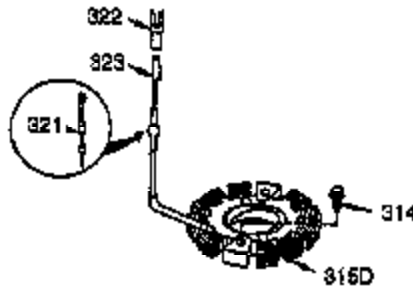

Ref #	Part Number	Qty	Description
5	30969	1	Extension Cap
62	650760	1	Screw, 8-32 x 3/8"
63	28545	1	Grommet
92	650880	1	Lock Washer
93	650881	1	Flywheel Nut
129	650727	2	Screw, 5/16-18 x 1-3/4"
131A	650713	2	Screw, 5/16-18 x 5/8"
264	650802	1	Screw, 1/4-20 x 5/8"
285	35985	1	Starter Cup
286	35446	1	Starter Screen
287	29752	4	Nut & Lock Washer, 1/4-28
306	35499	1	"O" Ring
314	650873	1	Screw, 1/4-20 x 3/4"
323	611118	1	Terminal
327	35392	1	Starter Plug
330	35305	1	Wire Harness
355	590574	1	Starter Handle
390	590672	1	Rewind Starter