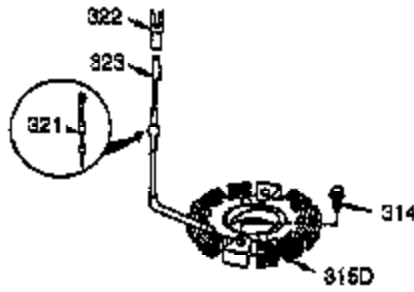

Ref #	Part Number	Qty	Description
290	29774	1	Fuel Line
291	30705	1	Fuel Line
292	26460	4	Fuel Line Clamp
295	35857	1	Fuel Shut-Off Valve
298	650665	2	Screw, 1/4-15 x 7/8"
300	34156A	1	Fuel Tank (Incl. 292 & 301)
301	35355	1	Fuel Cap
305	35554	1	Oil Fill Tube
307	35499	1	"O" Ring
308	35540	1	Fill Tube Clip
310	36205	1	Dipstick
314	650873	1	Screw, 1/4-20 x 3/4"
315	611111	1	Alternator Coil (18 Watt) (Incl. 323)
323	611118	1	Connector Body
325	29443	1	Wire Clip
328	35062	2	Ignition Key
329	610973	1	Terminal
335	35057A	1	Carburetor Cover
336	650765	1	Screw, 10-32 x 1/2"
338	28942	2	Screw, 10-32 x 3/8"
340	34155	1	Fuel Tank Bracket
341	34154	1	Fuel Tank Bracket
342	650561	1	Screw, 1/4-20 x 5/8"
350	570682	1	Primer Bulb
351	32180C	1	Primer Line
355	590574	1	Starter Handle
364	33377	1	Carburetor Cover Bracket
365	650767	2	Screw, 8-32 x 27/64"
370C	34686	1	Name Decal
370D	34414	1	Warning Decal
370	35077	1	Control Decal
370A	34417	1	Primer Decal
370B	34416	1	Instruction Decal
380	632334A	1	Carburetor (Incl. 184)
390	590672	1	Rewind Starter
400	33279G	1	* Gasket Set (Incl. items marked PK in notes) Incl. part #'s 26756 (1),27272A (2),27896A (2),27915A (1),29673 (1),33263 (1),33629 (1),34041A (1),34327A (1),34698A (1),34912 (1),34923A (1),35262 (1),35317 (1),35865 (1)
420	730226	1	SAE 5W30 4-Cycle Engine Oil (Quart)