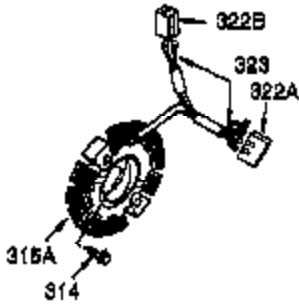

Ref #	Part Number	Qty	Description
290	29774	1	Fuel Line
291	30705	1	Fuel Line
292	26460	4	Fuel Line Clamp
295	35857	1	Fuel Shut-Off Valve
298	650665	2	Screw, 1/4-15 x 7/8"
300	34156A	1	Fuel Tank (Incl. 292 & 301)
301	35355	1	Fuel Cap
305	35554	1	Oil Fill Tube
307	35499	1	"O" Ring
308	35540	1	Fill Tube Clip
310	36205	1	Dipstick
314	650873	1	Screw, 1/4-20 x 3/4"
315	611111	1	Alternator Coil (18 Watt) (Incl. 323)
323	611118	1	Connector Body
325	29443	1	Wire Clip
328	35062	2	Ignition Key
329	610973	1	Terminal
335	35057A	1	Carburetor Cover
336	650765	1	Screw, 10-32 x 1/2"
338	28942	2	Screw, 10-32 x 3/8"
340	34155	1	Fuel Tank Bracket
341	34154	1	Fuel Tank Bracket
342	650561	1	Screw, 1/4-20 x 5/8"
350	570682	1	Primer Bulb
351	32180C	1	Primer Line
355	590574	1	Starter Handle
364	33377	1	Carburetor Cover Bracket
365	650767	2	Screw, 8-32 x 27/64"
370C	34686	1	Name Decal
370D	34414	1	Warning Decal
370	35077	1	Control Decal
370A	34417	1	Primer Decal
370B	34416	1	Instruction Decal
380	632334A	1	Carburetor (Incl. 184)
390	590672	1	Rewind Starter
400	33279G	1	* Gasket Set (Incl. items marked PK in notes) Incl. part #'s 26756 (1),27272A (2),27896A (2),27915A (1),29673 (1),33263 (1),33629 (1),34041A (1),34327A (1),34698A (1),34912 (1),34923A (1),35262 (1),35317 (1),35865 (1)
420	730226	1	SAE 5W30 4-Cycle Engine Oil (Quart)