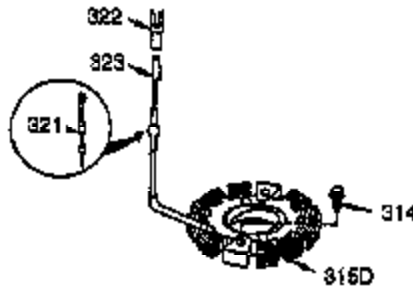

Ref #	Part Number	Qty	Description
290	29774	1	Fuel Line
291	30705	1	Fuel Line
292	26460	4	Fuel Line Clamp
295	35857	1	Fuel Shut-Off Valve
298	650665	2	Screw, 1/4-15 x 7/8"
300	34156A	1	Fuel Tank (Incl. 292 & 301)
301	35355	1	Fuel Cap
305	35554	1	Oil Fill Tube
307	35499	1	"O" Ring
308	35540	1	Fill Tube Clip
310	36205	1	Dipstick
314	650873	1	Screw, 1/4-20 x 3/4"
315	611111	1	Alternator Coil (18 Watt) (Incl. 323)
323	611118	1	Connector Body
325	29443	1	Wire Clip
328	35062	2	Ignition Key
329	610973	1	Terminal
335	35057A	1	Carburetor Cover
336	650765	1	Screw, 10-32 x 1/2"
338	28942	2	Screw, 10-32 x 3/8"
340	34155	1	Fuel Tank Bracket
341	34154	1	Fuel Tank Bracket
342	650561	1	Screw, 1/4-20 x 5/8"
350	570682	1	Primer Ass'y.
351	32180C	1	Primer Line
355	590574	1	Starter Handle
364	33377	1	Carburetor Cover Bracket
365	650767	2	Screw, 8-32 x 27/64"
370A	36261	1	Instruction Decal
370B	36534	1	Lubrication Decal
370C	34414	1	Warning Decal
370D	36501	1	Primer Decal
370	35077	1	Control Decal
380	632334A	1	Carburetor (Incl. 184)
390	590672	1	Rewind Starter
400	36450	1	* Gasket Set (Incl. items marked PK i n notes) Incl. part #'s 27272A (1), 27896A (2), 27915A (1), 29673 (1), 33263 (1), 33629 (1), 34689A (1), 35262 (1), 36448 (1)
420	730226	1	SAE 5W30 4-Cycle Engine Oil (Quart)