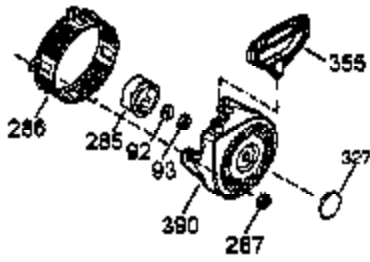

Ref #	Part Number	Qty	Description
	5 30969	1	Extension Cap
	62 650760	1	Screw, 8-32 x 3/8"
	63 28545	1	Grommet
	92 650880	1	Lock Washer
	93 650881	1	Flywheel Nut
110A	35305	1	Wire Harness
129	650727	2	Screw, 5/16-18 x 1-3/4"
131A	650713	2	Screw, 5/16-18 x 5/8"
285	35985B	1	Starter Cup
287	29752	4	Nut & Lock Washer, 1/4-28
314	650873	1	Screw, 1/4-20 x 3/4"
323	611118	1	Connector Body
327	35392	1	Starter Plug
355	590574	1	Starter Handle
370D	36501	1	Primer Decal
390	590733	1	Rewind Starter
396	33329D	1	Electric Starter Motor (120 Volt)(Optional)