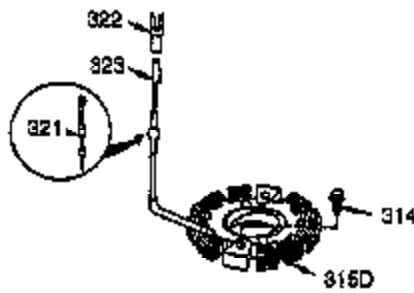

Ref #	Part Number	Qty	Description
	5 30969	1	Extension Cap
	62 650760	1	Screw, 8-32 x 3/8"
	63 28545	1	Grommet
	92 650880	1	Lock Washer
	93 650881	1	Flywheel Nut
110A	35305	1	Wire Harness
129	650727	2	Screw, 5/16-18 x 1-3/4"
131A	650713	2	Screw, 5/16-18 x 5/8"
285	35985B	1	Starter Cup
287	29752	4	Nut & Lock Washer, 1/4-28
314	650873	1	Screw, 1/4-20 x 3/4"
323	611118	1	Connector Body
327	35392	1	Starter Plug
355	590574	1	Starter Handle
370D	36501	1	Primer Decal
390	590733	1	Rewind Starter
396	33329D	1	Electric Starter Motor (120 Volt)(Optional)