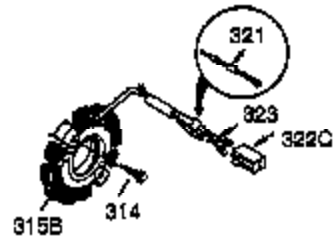

Ref #	Part Number	Qty	Description
	5 30969	1	Extension Cap
	62 650760	1	Screw, 8-32 x 3/8"
	63 28545	1	Grommet
	92 650880	1	Lock Washer
	93 650881	1	Flywheel Nut
110A	35305	1	Wire Harness
129	650727	2	Screw, 5/16-18 x 1-3/4"
131A	650713	2	Screw, 5/16-18 x 5/8"
285	35985B	1	Starter Cup
287	29752	4	Nut & Lock Washer, 1/4-28
314	650873	1	Screw, 1/4-20 x 3/4"
323	611118	1	Connector Body
327	35392	1	Starter Plug
355	590574	1	Starter Handle
370D	36501	1	Primer Decal
390	590733	1	Rewind Starter
396	33329D	1	Electric Starter Motor (120 Volt)(Optional)