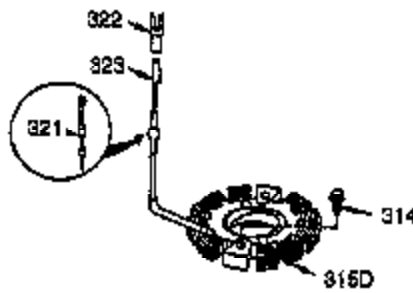

Ref #	Part Number	Qty	Description
300	34156A	1	Fuel Tank (Incl. 292 & 301)
301	35355	1	Fuel Cap
305	35554	1	Oil Fill Tube
306	35499	1	"O" Ring
308	35540	1	Fill Tube Clip
310	36205	1	Dipstick
314	650873	2	Screw, 1/4-20 x 3/4"
315	611104	1	Alt. Coil (3/5 Split)(Incl. 321,322,3 23)
323	611118	1	Terminal
325	29443	1	Wire Clip
335	35057A	1	Carburetor Cover
336	650765	1	Screw, 10-32 x 1/2"
338	28942	2	Screw, 10-32 x 3/8"
340	34155	1	Fuel Tank Bracket
341	34154	1	Fuel Tank Bracket
342	650561	1	Screw, 1/4-20 x 5/8"
350	570682	1	Primer Bulb
351	32180C	1	Primer Line
355	590574	1	Starter Handle
361	650990	4	Screw, Torx T-30, 1/4-20 x 15/32"
364	33377	1	Carburetor Cover Bracket
365	650767	2	Screw, 8-32 x 27/64"
370	36261	1	Instruction Decal
380	632334A	1	Carburetor (Incl. 184)
390	590672	1	Rewind Starter
395	35763A	1	Electric Starter Motor (12 Volt)
400	36450	1	* Gasket Set (Incl. items marked PK i n notes) Incl. part #'s 27272A (1), 27896A (2), 27915A (1), 29673 (1), 33263 (1), 33629 (1), 34689A (1), 35262 (1), 36448 (1)
420	730226	1	SAE 5W30 4-Cycle Engine Oil (Quart)