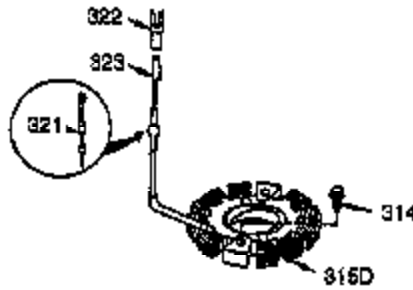

Ref #	Part Number	Qty	Description
290	29774	1	Fuel Line
291	30705	1	Fuel Line
292	26460	4	Fuel Line Clamp
295	35857	1	Fuel Shut-Off Valve
298	650665	2	Screw, 1/4-15 x 7/8"
300	34156A	1	Fuel Tank (Incl. 292 & 301)
301	35355	1	Fuel Cap
305	35554	1	Oil Fill Tube
306	35499	1	"O" Ring
308	35540	1	Fill Tube Clip
310	36205	1	Dipstick
314	650873	2	Screw, 1/4-20 x 3/4"
315	611097	1	Alternator Coil (7 AMP) (Incl. 322,32 2A&323)
323	610922	1	Terminal
324	33177	1	Terminal
325	29443	1	Wire Clip
325A	27275	1	Wire Clip
335	35057A	1	Carburetor Cover
336	650765	1	Screw, 10-32 x 1/2"
338	28942	2	Screw, 10-32 x 3/8"
340	34155	1	Fuel Tank Bracket
341	34154	1	Fuel Tank Bracket
342	650561	1	Screw, 1/4-20 x 5/8"
350	570682	1	Primer Bulb
351	32180C	1	Primer Line
355	590574	1	Starter Handle
364	33377	1	Carburetor Cover Bracket
365	650767	2	Screw, 8-32 x 27/64"
370A	34589	1	Choke Decal
370B	34144	1	Primer Decal
370C	34414	1	Warning Decal
370	36261	1	Instruction Decal
380	632334A	1	Carburetor (Incl. 184)
390	590672	1	Rewind Starter
400	36450	1	* Gasket Set (Incl. items marked PK i n notes) Incl. part #'s 27272A (1), 27896A (2), 27915A (1), 29673 (1), 33263 (1), 33629 (1), 34689A (1), 35262 (1), 36448 (1)
420	730226	1	SAE 5W30 4-Cycle Engine Oil (Quart)