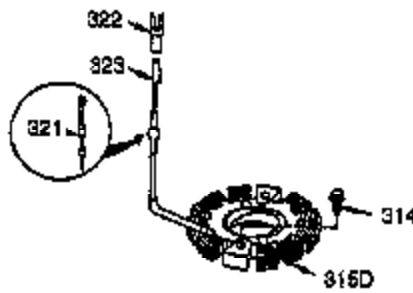

Ref #	Part Number	Qty	Description
	5 30969	1	Extension Cap
	62 650760	1	Screw, 8-32 x 3/8"
	63 28545	1	Grommet
	92 650880	1	Lock Washer
	93 650881	1	Flywheel Nut
110A	35305	1	Ground Wire
129	650727	2	Screw, 5/16-18 x 1-3/4"
131A	650713	2	Screw, 5/16-18 x 5/8"
264	650802	1	Screw, 1/4-20 x 5/8"
285	35985A	1	Starter Cup
286	35446	1	Starter Screen
287	29752	4	Nut & Lock Washer, 1/4-28
306	35499	1	"O" Ring
314	650873	1	Screw, 1/4-20 x 3/4"
323	611118	1	Terminal
327	35392	1	Starter Plug
355	590574	1	Starter Handle
361	30063	2	Screw, Torx T-30, 1/4-20 x 1/2"
390	590672	1	Rewind Starter
396	33329D	1	Electric Starter Motor (120 Volt)