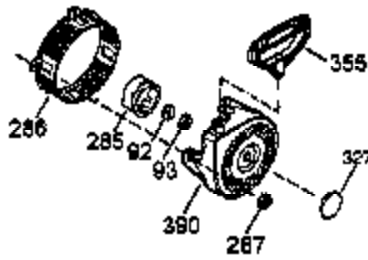

Ref #	Part Number	Qty	Description
62	650760	1	Screw, 8-32 x 3/8"
63	28545	1	Grommet
92	650880	1	Lock Washer
93	650881	1	Flywheel Nut
129	650727	4	Screw, 5/16-18 x 1-3/4"
131A	650713	2	Screw, 5/16-18 x 5/8"
285	35985A	1	Starter Cup
287	29752	4	Nut & Lock Washer, 1/4-28
327	35392	1	Starter Plug
355	590574	1	Starter Handle
396	33329D	1	Electric Starter Motor (Optional)