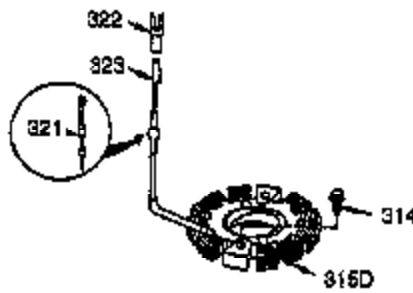

Ref #	Part Number	Qty	Description
62	650760	1	Screw, 8-32 x 3/8"
63	28545	1	Grommet
92	650880	1	Lock Washer
93	650881	1	Flywheel Nut
129	650727	4	Screw, 5/16-18 x 1-3/4"
131A	650713	2	Screw, 5/16-18 x 5/8"
285	35985B	1	Starter Cup
287	29752	4	Nut & Lock Washer, 1/4-28
327	35392	1	Starter Plug
355	590574	1	Starter Handle
390	590733	1	Recoil Starter
396	33329D	1	Electric Starter Motor (Optional)