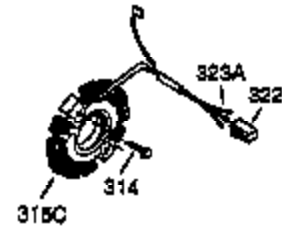

Ref #	Part Number	Qty	Description
62	650760	1	Screw, 8-32 x 3/8"
63	28545	1	Grommet
92	650880	1	Lock Washer
93	650881	1	Flywheel Nut
129	650727	4	Screw, 5/16-18 x 1-3/4"
131A	650713	2	Screw, 5/16-18 x 5/8"
285	35985B	1	Starter Cup
287	29752	4	Nut & Lock Washer, 1/4-28
355	590574	1	Starter Handle (Mitten Grip)
390	590733	1	Recoil Starter
396	33329D	1	Electric Starter Motor (Optional)