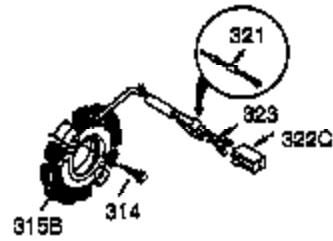

Ref #	Part Number	Qty	Description
5	30969	1	Extension Cap
62	650760	1	Screw, 8-32 x 3/8"
63	28545	1	Grommet
92	650880	1	Lock Washer
93	650881	1	Flywheel Nut
129	650727	2	Screw, 5/16-18 x 1-3/4"
131A	650713	2	Screw, 5/16-18 x 5/8"
285	35985A	1	Starter Cup
286	35446	1	Starter Screen
287	29752	4	Nut & Lock Washer, 1/4-28
314	650873	1	Screw, 1/4-20 x 3/4"
323	611118	1	Terminal
327	35392	1	Starter Plug
355	590574	1	Starter Handle
390	590672	1	Rewind Starter
396	33329D	1	Electric Starter Motor (Optional)