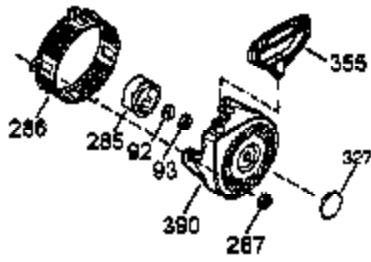

Ref #	Part Number	Qty	Description
5	30969	1	Extension Cap
62	650760	1	Screw, 8-32 x 3/8"
63	28545	1	Grommet
92	650880	1	Lock Washer
93	650881	1	Flywheel Nut
129	650727	2	Screw, 5/16-18 x 1-3/4"
131A	650713	2	Screw, 5/16-18 x 5/8"
285	35985A	1	Starter Cup
286	35446	1	Starter Screen
287	29752	4	Nut & Lock Washer, 1/4-28
314	650873	1	Screw, 1/4-20 x 3/4"
323	611118	1	Terminal
327	35392	1	Starter Plug
355	590574	1	Starter Handle
390	590672	1	Rewind Starter
396	33329D	1	Electric Starter Motor (Optional)