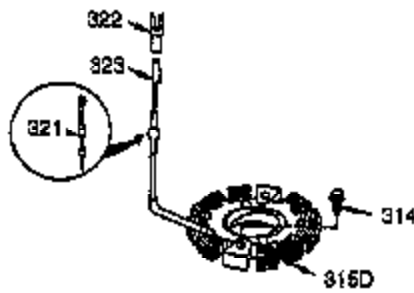

Ref #	Part Number	Qty	Description
5	30969	1	Extension Cap
62	650760	1	Screw, 8-32 x 3/8"
63	28545	1	Grommet
92	650880	1	Lock Washer
93	650881	1	Flywheel Nut
129	650727	2	Screw, 5/16-18 x 1-3/4"
131A	650713	2	Screw, 5/16-18 x 5/8"
285	35985B	1	Starter Cup
287	29752	4	Nut & Lock Washer, 1/4-28
314	650873	1	Screw, 1/4-20 x 3/4"
323	611118	1	Terminal
327	35392	1	Starter Plug
355	590574	1	Starter Handle
390	590733	1	Rewind Starter
396	33329D	1	Electric Starter Motor (Optional)