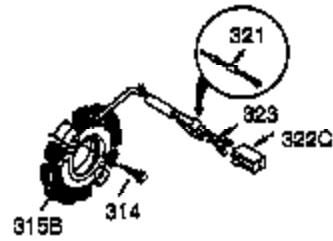

Ref #	Part Number	Qty	Description
5	30969	1	Extension Cap
62	650760	1	Screw, 8-32 x 3/8"
63	28545	1	Grommet
92	650880	1	Lock Washer
93	650881	1	Flywheel Nut
129	650727	2	Screw, 5/16-18 x 1-3/4"
131A	650713	2	Screw, 5/16-18 x 5/8"
285	35985B	1	Starter Cup
287	29752	4	Nut & Lock Washer, 1/4-28
314	650873	1	Screw, 1/4-20 x 3/4"
323	611118	1	Terminal
327	35392	1	Starter Plug
355	590574	1	Starter Handle
390	590733	1	Rewind Starter
396	33329D	1	Electric Starter Motor (Optional)