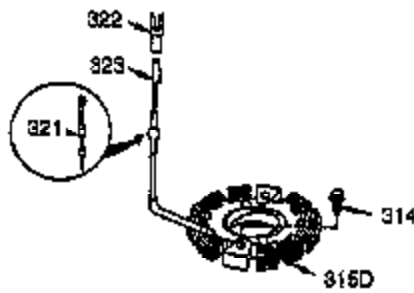

Ref #	Part Number	Qty	Description
300	34156A	1	Fuel Tank (Incl. 292 & 301)
301	35355	1	Fuel Cap
305	35554	1	Oil Fill Tube
307	35499	1	"O" Ring
308	35540	1	Fill Tube Clip
310	36205	1	Dipstick
314	650873	1	Screw, 1/4-20 x 3/4"
315	611111	1	Alternator Coil (18 Watt) (Incl. 323)
323	611118	1	Terminal
325	29443	1	Wire Clip
335	35057A	1	Carburetor Cover
336	650765	1	Screw, 10-32 x 1/2"
338	28942	2	Screw, 10-32 x 3/8"
340	34154	1	Fuel Tank Bracket
341	34155	1	Fuel Tank Bracket
342	650561	1	Screw, 1/4-20 x 5/8"
350	570682	1	Primer Ass'y.
351	32180C	1	Primer Line
355	590574	1	Starter Handle (Mitten Grip)
364	33377	1	Carburetor Cover Bracket
365	650767	2	Screw, 8-32 x 27/64"
370H	34589	1	Choke Decal
370J	35703	1	Throttle Decal
370K	36695	1	Starter Decal
370	36261	1	Identification Decal
370I	34414	1	Warning Decal
380	640052	1	Carburetor (Incl. 184)
390	590733	1	Rewind Starter (NOTE: This engine could have been built with 590749 starter.)
400	36450A	1	* Gasket Set (Incl. items marked PK i n notes) Incl. part #'s 27272A (1),27896A (2), 27915A (1), 29673 (1), 33263 (1), 33629 (1), 34689A (1), 35262A (1), 36448 (1)
420	730226	1	SAE 5W30 4-Cycle Engine Oil (Quart)