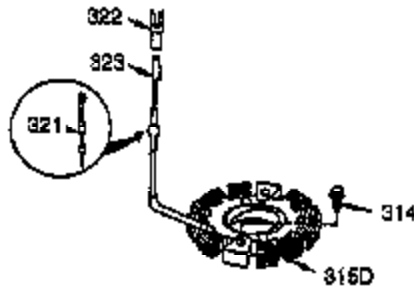

Ref #	Part Number	Qty	Description
	5 30969	1	Extension Cap
	62 650760	1	Screw, 8-32 x 3/8"
	63 28545	1	Grommet
	92 650880	1	Lock Washer
	93 650881	1	Flywheel Nut
110A	35305	1	Ground Wire
129	650727	2	Screw, 5/16-18 x 1-3/4"
131A	650713	2	Screw, 5/16-18 x 5/8"
285	35985B	1	Starter Cup
287	29752	4	Nut & Lock Washer, 1/4-28
314	650873	1	Screw, 1/4-20 x 3/4"
323	611118	1	Terminal
327	35392	1	Starter Plug
355	590574	1	Starter Handle
390	590733	1	Rewind Starter
396	33329D	1	Electric Starter Motor (120 Volt)(Optional)