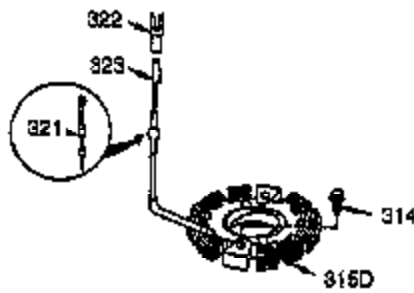

Ref #	Part Number	Qty	Description
5	30969	1	Extension Cap
92	650880	1	Lock Washer
93	650881	1	Flywheel Nut
110A	37047	1	Ground Wire
279A	650147	2	Washer
279B	650979	2	Lock Washer
279	650980	2	Screw, 10-16 x 47/64"
280	36294	1	Heat Shield
285	35985B	1	Starter Cup
287	29752	4	Nut & Lock Washer, 1/4-28
314	650873	1	Screw, 1/4-20 x 3/4"
322	611117	1	Connector Body
323	611118	1	Terminal
355	590574	1	Starter Handle (Mitten Grip)
390	590749	1	Rewind Starter (NOTE: This engine could have been built with 590733 starter.)
396	33329E	1	Electric Starter Motor (Optional)