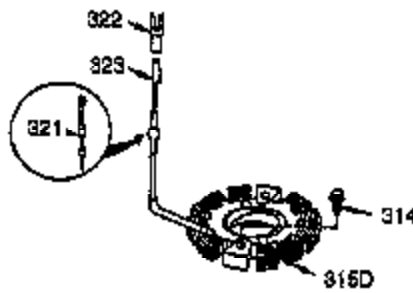

Ref #	Part Number	Qty	Description
5	30969	1	Extension Cap
62	650760	1	Screw, 8-32 x 3/8"
63	28545	1	Grommet
92	650880	1	Lock Washer
93	650881	1	Flywheel Nut
110A	35305	1	Ground Wire
129	650727	2	Screw, 5/16-18 x 1-3/4"
131A	650713	2	Screw, 5/16-18 x 5/8"
285	35985B	1	Starter Cup
287	29752	4	Nut & Lock Washer, 1/4-28
314	650873	1	Screw, 1/4-20 x 3/4"
323	611118	1	Terminal
355	590574	1	Starter Handle
390	590733	1	Rewind Starter
396	33329D	1	Electric Starter Motor (Optional)