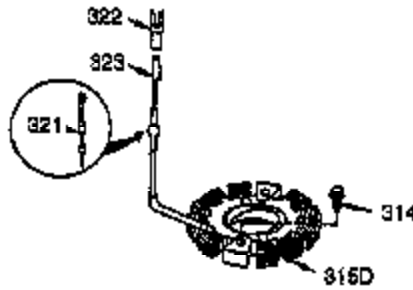

Ref #	Part Number	Qty	Description
290	29774	1	Fuel Line
291	30705	1	Fuel Line
292	26460	4	Fuel Line Clamp
295	35857	1	Fuel Shut-Off Valve
298	650665	2	Screw, 1/4-15 x 7/8"
300	34156A	1	Fuel Tank (Incl. 292 & 301)
301	35355	1	Fuel Cap
305	35554	1	Oil Fill Tube
307	35499	1	"O" Ring
308	35540	1	Fill Tube Clip
310	36205	1	Dipstick
314	650873	1	Screw, 1/4-20 X 3/4"
315	611111	1	Alternator Coil (18 Watt)(Incl. 323)
323	611118	1	Terminal
325	29443	1	Wire Clip
328	35062	2	Ignition Key
329	610973	1	Terminal
335	35057A	1	Carburetor Cover
336	650765	1	Screw, 10-32 x 1/2"
338	28942	2	Screw, 10-32 x 3/8"
340	34155	1	Fuel Tank Bracket
341	34154	1	Fuel Tank Bracket
342	650561	1	Screw, 1/4-20 x 5/8"
350	570682	1	Primer Ass'y.
351	32180C	1	Primer Line
355	590574	1	Starter Handle
364	33377	1	Carburetor Cover Bracket
365	650767	2	Screw, 8-32 x 27/64"
370B	36261	1	Instruction Decal
370D	36534	1	Lubrication Decal
370C	34414	1	Warning Decal
370	35077	1	Choke Decal
370A	36501	1	Primer Decal
380	632334A	1	Carburetor (Incl. 184)
390	590672	1	Rewind Starter
400	36450	1	* Gasket Set (Incl. items marked PK i n notes) Incl. part #'s 27272A (1),27896A (2), 27915A (1), 29673 (1), 33263 (1), 33629 (1), 34689A (1), 35262 (1), 36448 (1)
420	730226	1	SAE 5W30 4-Cycle Engine Oil (Quart)