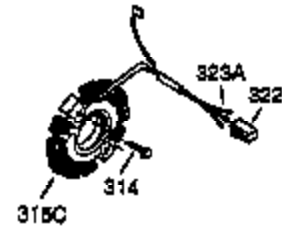

Ref #	Part Number	Qty	Description
292	26460	4	Fuel Line Clamp
295	35857	1	Fuel Shut-Off Valve
298	650665	2	Screw, 1/4-15 x 7/8"
300	34156A	1	Fuel Tank (Incl. 292 & 301)
301	35355	1	Fuel Cap
305	35554	1	Oil Fill Tube
307	35499	1	"O" Ring
308	35540	1	Fill Tube Clip
310	36205	1	Dipstick
314	650873	1	Screw, 1/4-20 x 3/4"
315	611111	1	Alternator Coil (18 Watt)(Incl. 323)
323	611118	1	Terminal
325	29443	1	Wire Clip
328	35062	2	Ignition Key
329	610973	1	Terminal
335	35057A	1	Carburetor Cover
336	650765	1	Screw, 10-32 x 1/2"
338	28942	2	Screw, 10-32 x 3/8"
340	34155	1	Fuel Tank Bracket
341	34154	1	Fuel Tank Bracket
342	650561	1	Screw, 1/4-20 x 5/8"
350	570682	1	Primer Ass'y.
351	32180C	1	Primer Line
355	590574	1	Starter Handle
361	30063	2	Screw, Torx T-30, 1/4-20 x 1/2"
364	33377	1	Carburetor Cover Bracket
365	650767	2	Screw, 8-32 x 27/64"
370C	34414	1	Warning Decal
370D	36534	1	Lubrication Decal
370A	36501	1	Primer Decal
370B	36261	1	Instruction Decal
370	35077	1	Control Decal
380	632334A	1	Carburetor (Incl. 184)
390	590672	1	Rewind Starter
400	36450	1	* Gasket Set (Incl. items marked PK i n notes) Incl. part #'s 27272A (1),27896A (2), 27915A (1), 29673 (1), 33263 (1), 33629 (1), 34689A (1), 35262 (1), 36448 (1)
420	730226	1	SAE 5W30 4-Cycle Engine Oil (Quart)