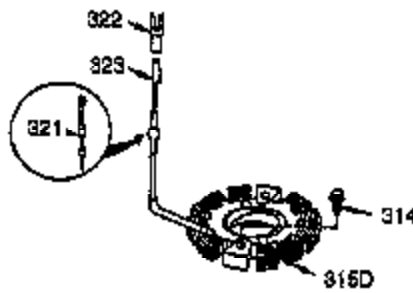

Ref #	Part Number	Qty	Description
5	30969	1	Extension Cap
62	650760	1	Screw, 8-32 x 3/8"
63	28545	1	Grommet
92	650880	1	Belleville Washer
93	650881	1	Flywheel Nut
110A	35305	1	Ground Wire
129	650727	2	Screw, 5/16-18 x 1-3/4"
285	35985B	1	Starter Cup
287	29752	4	Nut & Lock Washer, 1/4-28
355	590574	1	Starter Handle
390	590672	1	Rewind Starter