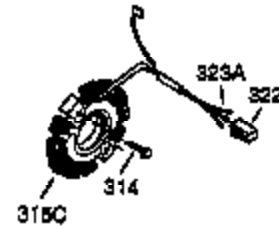

Ref #	Part Number	Qty	Description
5	30969	1	Extension Cap
62	650760	1	Screw, 8-32 x 3/8"
63	28545	1	Grommet
92	650880	1	Belleville Washer
93	650881	1	Flywheel Nut
110A	35305	1	Ground Wire
129	650727	2	Screw, 5/16-18 x 1-3/4"
285	35985B	1	Starter Cup
287	29752	4	Nut & Lock Washer, 1/4-28
355	590574	1	Starter Handle
390	590672	1	Rewind Starter