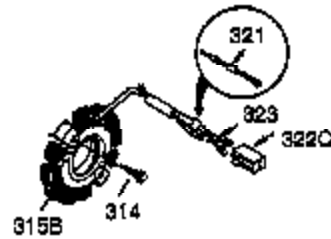

Ref #	Part Number	Qty	Description
5	30969	1	Extension Cap
62	650760	1	Screw, 8-32 x 3/8"
63	28545	1	Grommet
92	650880	1	Belleville Washer
93	650881	1	Flywheel Nut
110A	35305	1	Ground Wire
129	650727	2	Screw, 5/16-18 x 1-3/4"
285	35985B	1	Starter Cup
287	29752	4	Nut & Lock Washer, 1/4-28
355	590574	1	Starter Handle
390	590672	1	Rewind Starter