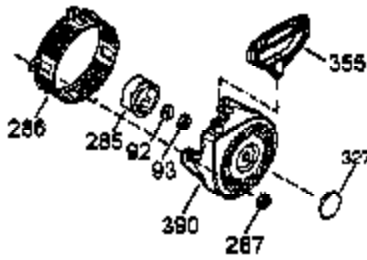

Ref #	Part Number	Qty	Description
5	30969	1	Extension Cap
62	650760	1	Screw, 8-32 x 3/8"
63	28545	1	Grommet
92	650880	1	Belleville Washer
93	650881	1	Flywheel Nut
110A	35305	1	Ground Wire
129	650727	2	Screw, 5/16-18 x 1-3/4"
285	35985B	1	Starter Cup
287	29752	4	Nut & Lock Washer, 1/4-28
355	590574	1	Starter Handle
390	590672	1	Rewind Starter