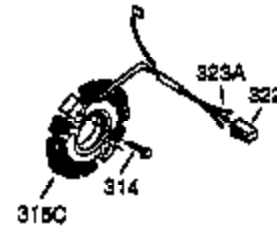

Ref #	Part Number	Qty	Description
5	30969	1	Extension Cap
62	650760	1	Screw, 8-32 x 3/8"
63	28545	1	Grommet
92	650880	1	Lock Washer
93	650881	1	Flywheel Nut
110A	35305	1	Ground Wire
129	650727	2	Screw, 5/16-18 x 1-3/4"
131A	650713	2	Screw, 5/16-18 x 5/8"
285	35985B	1	Starter Cup
286	35446	1	Starter Screen
287	29752	4	Nut & Lock Washer, 1/4-28
314	650873	1	Screw, 1/4-20 x 3/4"
323	611118	1	Terminal
327	35392	1	Starter Plug
355	590574	1	Starter Handle
361	30063	2	Screw, Torx T-30, 1/4-20 x 1/2"
370D	36534	1	Lubrication Decal
390	590672	1	Rewind Starter