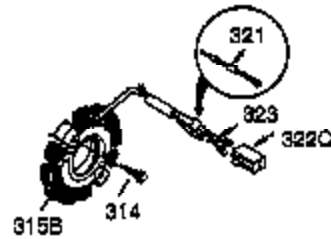

Ref #	Part Number	Qty	Description
5	30969	1	Extension Cap
62	650760	1	Screw, 8-32 x 3/8"
63	28545	1	Grommet
92	650880	1	Lock Washer
93	650881	1	Flywheel Nut
110A	35305	1	Ground Wire
129	650727	2	Screw, 5/16-18 x 1-3/4"
131A	650713	2	Screw, 5/16-18 x 5/8"
285	35985B	1	Starter Cup
286	35446	1	Starter Screen
287	29752	4	Nut & Lock Washer, 1/4-28
314	650873	1	Screw, 1/4-20 x 3/4"
323	611118	1	Terminal
327	35392	1	Starter Plug
355	590574	1	Starter Handle
361	30063	2	Screw, Torx T-30, 1/4-20 x 1/2"
370D	36534	1	Lubrication Decal
390	590672	1	Rewind Starter