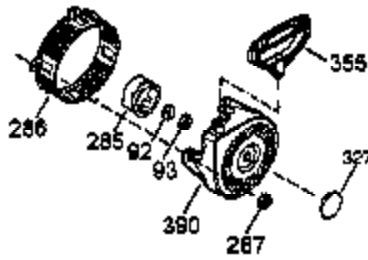

Ref #	Part Number	Qty	Description
5	30969	1	Extension Cap
62	650760	1	Screw, 8-32 x 3/8"
63	28545	1	Grommet
92	650880	1	Lock Washer
93	650881	1	Flywheel Nut
110A	35305	1	Ground Wire
129	650727	2	Screw, 5/16-18 x 1-3/4"
131A	650713	2	Screw, 5/16-18 x 5/8"
285	35985B	1	Starter Cup
286	35446	1	Starter Screen
287	29752	4	Nut & Lock Washer, 1/4-28
314	650873	1	Screw, 1/4-20 x 3/4"
323	611118	1	Terminal
327	35392	1	Starter Plug
355	590574	1	Starter Handle
361	30063	2	Screw, Torx T-30, 1/4-20 x 1/2"
370D	36534	1	Lubrication Decal
390	590672	1	Rewind Starter