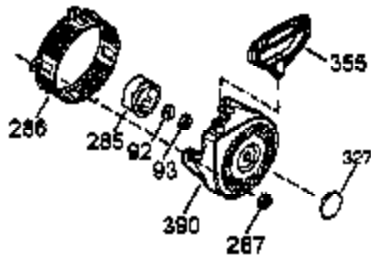

Ref #	Part Number	Qty	Description
	5 30969	1	Extension Cap
	62 650760	1	Screw, 8-32 x 3/8"
	63 28545	1	Grommet
	92 650880	1	Lock Washer
	93 650881	1	Flywheel Nut
110A	35305	1	Ground Wire
129	650727	2	Screw, 5/16-18 x 1-3/4"
131A	650713	2	Screw, 5/16-18 x 5/8"
186A	36652	1	Choke Spring
285	35985B	1	Starter Cup
287	29752	4	Nut & Lock Washer, 1/4-28
314	650873	1	Screw, 1/4-20 x 3/4"
323	611118	1	Terminal
327	35392	1	Starter Plug
355	590574	1	Starter Handle
361	650990	2	Screw, Torx T-30, 1/4-20 x 15/32"
370D	36534	1	Lubrication Decal
390	590733	1	Rewind Starter