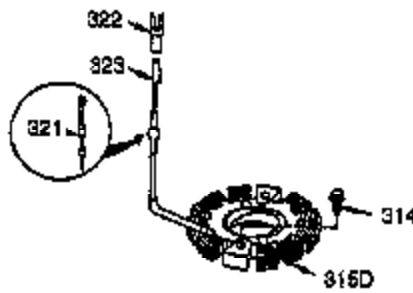

Ref #	Part Number	Qty	Description
	5 30969	1	Extension Cap
	62 650760	1	Screw, 8-32 x 3/8"
	63 28545	1	Grommet
	92 650880	1	Washer Flywheel
	93 650881	1	Flywheel Nut
110A	35305	1	Ground Wire
129	650727	2	Screw, 5/16-18 x 1-3/4"
131A	650713	2	Screw, 5/16-18 x 5/8"
285	35985B	1	Starter Cup
287	29752	4	Nut & Lock Washer, 1/4-28
314	650873	1	Screw, 1/4-20 x 3/4"
323	611118	1	Terminal
327	35392	1	Starter Plug
355	590574	1	Handle Mitten Grip
370D	36534	1	Lubrication Decal
370E	34414	1	Warning Decal
390	590733	1	Rewind Starter
396	33329D	1	Electric Starter Motor (Optional)